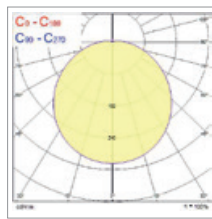

Additional Images

Giotto Recessed

Giotto Surface

Photometric Data

4000K Recessed

Dimensions (mm)

Giotto 335 Recessed

Giotto 335