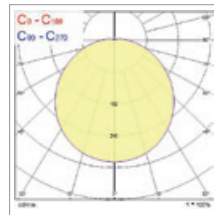

Additional Images

Giotto Recessed

Giotto Surface

Photometric Data

4000K Recessed

Dimensions (mm)

Giotto 305 Recessed

Giotto 305