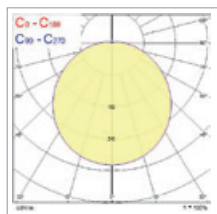

Photometric Data

4000K Surface