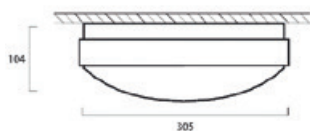

Photometric Data

4000K Surface

Dimensions (mm)

Giotto 305 Surface

Giotto 335

Features

- 335mm body size
- Surface and recessed mounted versions
- High lumen output: up to 2350lm
- Available in Warm White (3000K) and Neutral White (4000K) colour temperatures
- High lumen efficacy: up to 116lm/W
- Choice of either Non-dimmable, DALI, 1-10V and SylSmart® Connected driver (SSA01D) versions
- Microwave versions with master and slave configurations for remote on and off