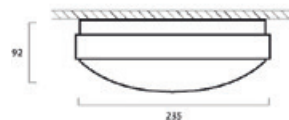

Additional Images

Giotto Recessed

Giotto Surface

Photometric Data

4000K Recessed

4000K Surface

Dimensions (mm)

Giotto 235 Recessed

Giotto 235 Surface

Giotto 305

Features

- 305mm body size
- Surface and recessed mounted versions
- High lumen output: up to 1750lm
- Available in Warm White (3000K) and Neutral White (4000K) colour temperatures
- High lumen efficacy: up to 109lm/W
- Choice of either Non-dimmable, DALI or 1-10V versions
- Microwave versions with master and slave configurations for remote on and off