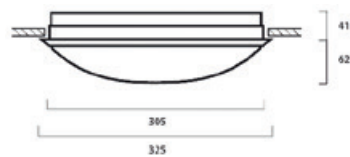

Additional Images

Giotto Recessed

Giotto Surface

Photometric Data

4000K Recessed

Dimensions (mm)

Giotto 305 Recessed

Giotto 305