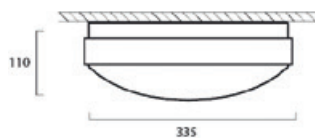

Photometric Data

4000K Surface

Dimensions (mm)

Giotto 335 Surface

Although every effort has been made to ensure accuracy in the compilation of the technical detail within this publication, specifications and performance data are constantly changing. Current details should therefore be checked with Feilo Sylvania International Group.