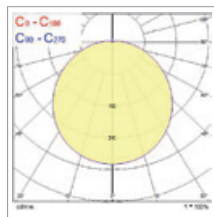

Additional Images

Giotto Recessed

Giotto Surface

Photometric Data

4000K Recessed

4000K Surface

Dimensions (mm)

Giotto 235 Recessed