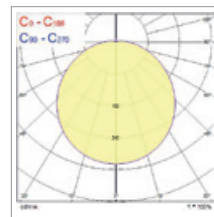

Additional Images

Giotto Recessed

Giotto Surface

Photometric Data

4000K Recessed

4000K Surface

Dimensions (mm)

Giotto 235 Recessed