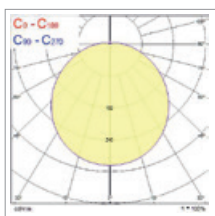

Photometric Data

4000K Surface