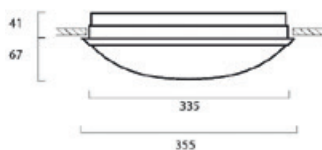

Additional Images

Giotto Recessed

Giotto Surface

Photometric Data

4000K Recessed

Dimensions (mm)

Giotto 335 Recessed

Giotto 335