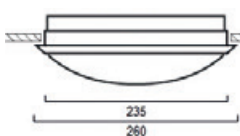

Additional Images

Giotto Recessed

Giotto Surface

Photometric Data

4000K Recessed

4000K Surface

Dimensions (mm)

Giotto 235 Recessed

Giotto 235 Surface

Giotto 305

Features

- 305mm body size
- Surface and recessed mounted versions
- High lumen output: up to 1750lm
- Available in Warm White (3000K) and Neutral White (4000K) colour temperatures
- High lumen efficacy: up to 109lm/W
- Choice of either Non-dimmable, DALI or 1-10V versions
- Microwave versions with master and slave configurations for remote on and off