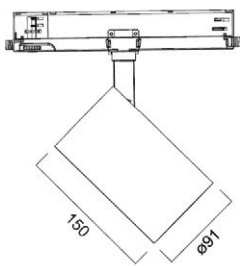

Product information

Code	Description	Housing Colour	Correlated Colour Temperature (K)	Beam Angle (°)	Fixture lumen (lm)	Total power consumption (W)	Luminaire efficacy lm/W	Dimmable (Yes/No) ?	Nominal Product Diameter (mm)
Pixo Food									
Pixo Food - Meat									
0004590	PIXO LARGE FOOD MEAT MB WHITE	White	3000	36°	2850	40	71	No	91
0004591	PIXO LARGE FOOD MEAT MB BLACK	Black	3000	36°	2850	40	71	No	91
Pixo Food - Bread									
0004596 *	PIXO LARGE FOOD BREAD MB WHITE	White	2400	36°	3400	40	85	No	91
0004597 *	PIXO LARGE FOOD BREAD MB BLACK	Black	2400	36°	3400	40	85	No	91
Pixo Food - Fish									
0004598 *	PIXO LARGE FOOD FISH MB WHITE	White	6500	36°	5000	40	125	No	91
0004599 *	PIXO LARGE FOOD FISH MB BLACK	Black	6500	36°	5000	40	125	No	91
Pixo Food - Vegetable									
0004600 *	PIXO LARGE FOOD VEGETABLE MB WHITE	White	5000	36°	4300	40	108	No	91
0004601 *	PIXO LARGE FOOD VEGETABLE MB BLACK	Black	5000	36°	4300	40	108	No	91
Pixo Food - Fruit									
0004602 *	PIXO LARGE FOOD FRUIT MB WHITE	White	3000	36°	3650	40	91	No	91
0004603 *	PIXO LARGE FOOD FRUIT MB BLACK	Black	3000	36°	3650	40	91	No	91

VEGETABLE / FRUIT

- The fruit and vegetable counter enhances the quality and genuineness of fresh products
- Bright tones highlight the colours of fruit and vegetables

Dimensions (mm)

Pixo Small

Pixo Medium

Pixo Large

Pixo Small DALI

Pixo Medium DALI

Pixo Large DALI

Pixo Food Large

Photometric Data

Pixo Small - 24°

Pixo Small - 36°