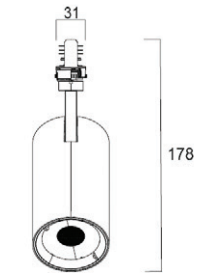

Product information

Code	Description	Housing Colour	Correlated Colour Temperature (K)	Beam Angle (°)	Fixture lumen (lm)	Total power consumption (W)	Luminaire efficacy lm/W	Dimmable (Yes/No) ?	Nominal Product Diameter (mm)
Pixo Food									
Pixo Food - Meat									
0004590	PIXO LARGE FOOD MEAT MB WHITE	White	3000	36°	2850	40	71	No	91
0004591	PIXO LARGE FOOD MEAT MB BLACK	Black	3000	36°	2850	40	71	No	91
Pixo Food - Bread									
0004596 *	PIXO LARGE FOOD BREAD MB WHITE	White	2400	36°	3400	40	85	No	91
0004597 *	PIXO LARGE FOOD BREAD MB BLACK	Black	2400	36°	3400	40	85	No	91
Pixo Food - Fish									
0004598 *	PIXO LARGE FOOD FISH MB WHITE	White	6500	36°	5000	40	125	No	91
0004599 *	PIXO LARGE FOOD FISH MB BLACK	Black	6500	36°	5000	40	125	No	91
Pixo Food - Vegetable									
0004600 *	PIXO LARGE FOOD VEGETABLE MB WHITE	White	5000	36°	4300	40	108	No	91
0004601 *	PIXO LARGE FOOD VEGETABLE MB BLACK	Black	5000	36°	4300	40	108	No	91
Pixo Food - Fruit									
0004602 *	PIXO LARGE FOOD FRUIT MB WHITE	White	3000	36°	3650	40	91	No	91
0004603 *	PIXO LARGE FOOD FRUIT MB BLACK	Black	3000	36°	3650	40	91	No	91

VEGETABLE / FRUIT

- The fruit and vegetable counter enhances the quality and genuineness of fresh products
- Bright tones highlight the colours of fruit and vegetables

Dimensions (mm)

Pixo Small

Pixo Medium

Pixo Large

Pixo Small DALI

Pixo Medium DALI

Pixo Large DALI

Pixo Food Large

Photometric Data

Pixo Small - 24°

Pixo Small - 36°

Pixo Small - 54°

Pixo Medium - 24°

Pixo Medium - 36°

Pixo Medium - 54°

Pixo Large - 24°

Pixo Large - 36°

Pixo Large - 54°

SYLVANIA