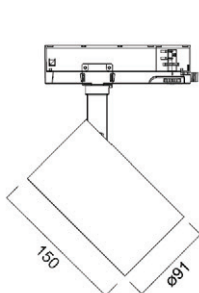

Product information

Code	Description	Housing Colour	Correlated Colour Temperature (K)	Beam Angle (°)	Fixture lumen (lm)	Total power consumption (W)	Luminaire efficacy lm/W	Dimmable (Yes/No) ?	Nominal Product Diameter (mm)
Pixo Food									
Pixo Food - Meat									
0004590	PIXO LARGE FOOD MEAT MB WHITE	White	3000	36°	2850	40	71	No	91
0004591	PIXO LARGE FOOD MEAT MB BLACK	Black	3000	36°	2850	40	71	No	91
Pixo Food - Bread									
0004596 *	PIXO LARGE FOOD BREAD MB WHITE	White	2400	36°	3400	40	85	No	91
0004597 *	PIXO LARGE FOOD BREAD MB BLACK	Black	2400	36°	3400	40	85	No	91
Pixo Food - Fish									
0004598 *	PIXO LARGE FOOD FISH MB WHITE	White	6500	36°	5000	40	125	No	91
0004599 *	PIXO LARGE FOOD FISH MB BLACK	Black	6500	36°	5000	40	125	No	91
Pixo Food - Vegetable									
0004600 *	PIXO LARGE FOOD VEGETABLE MB WHITE	White	5000	36°	4300	40	108	No	91
0004601 *	PIXO LARGE FOOD VEGETABLE MB BLACK	Black	5000	36°	4300	40	108	No	91
Pixo Food - Fruit									
0004602 *	PIXO LARGE FOOD FRUIT MB WHITE	White	3000	36°	3650	40	91	No	91
0004603 *	PIXO LARGE FOOD FRUIT MB BLACK	Black	3000	36°	3650	40	91	No	91

VEGETABLE / FRUIT

- The fruit and vegetable counter enhances the quality and genuineness of fresh products
- Bright tones highlight the colours of fruit and vegetables

Dimensions (mm)

Pixo Small

Pixo Medium

Pixo Large

Pixo Small DALI

Pixo Medium DALI

Pixo Large DALI

Pixo Food Large

Photometric Data

Pixo Small - 24°

Pixo Small - 36°

Pixo Small - 54°

Pixo Medium - 24°

Pixo Medium - 36°

Pixo Medium - 54°

Pixo Large - 24°

Pixo Large - 36°

Pixo Large - 54°

SYLVANIA