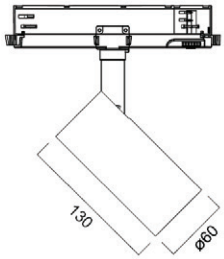

Product information

Code	Description	Housing Colour	Correlated Colour Temperature (K)	Beam Angle (°)	Fixture lumen (lm)	Total power consumption (W)	Luminaire efficacy lm/W	Dimmable (Yes/No) ?	Nominal Product Diameter (mm)
Pixo Food									
Pixo Food - Meat									
0004590	PIXO LARGE FOOD MEAT MB WHITE	White	3000	36°	2850	40	71	No	91
0004591	PIXO LARGE FOOD MEAT MB BLACK	Black	3000	36°	2850	40	71	No	91
Pixo Food - Bread									
0004596 *	PIXO LARGE FOOD BREAD MB WHITE	White	2400	36°	3400	40	85	No	91
0004597 *	PIXO LARGE FOOD BREAD MB BLACK	Black	2400	36°	3400	40	85	No	91
Pixo Food - Fish									
0004598 *	PIXO LARGE FOOD FISH MB WHITE	White	6500	36°	5000	40	125	No	91
0004599 *	PIXO LARGE FOOD FISH MB BLACK	Black	6500	36°	5000	40	125	No	91
Pixo Food - Vegetable									
0004600 *	PIXO LARGE FOOD VEGETABLE MB WHITE	White	5000	36°	4300	40	108	No	91
0004601 *	PIXO LARGE FOOD VEGETABLE MB BLACK	Black	5000	36°	4300	40	108	No	91
Pixo Food - Fruit									
0004602 *	PIXO LARGE FOOD FRUIT MB WHITE	White	3000	36°	3650	40	91	No	91
0004603 *	PIXO LARGE FOOD FRUIT MB BLACK	Black	3000	36°	3650	40	91	No	91

VEGETABLE / FRUIT

- The fruit and vegetable counter enhances the quality and genuineness of fresh products
- Bright tones highlight the colours of fruit and vegetables

Dimensions (mm)

Pixo Small

Pixo Medium

Pixo Large

Pixo Small DALI

Pixo Medium DALI

Pixo Large DALI

Pixo Food Large

Photometric Data

Pixo Small - 24°

Pixo Small - 36°