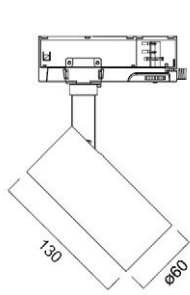

Product information

Code	Description	Housing Colour	Correlated Colour Temperature (K)	Beam Angle (°)	Fixture lumen (lm)	Total power consumption (W)	Luminaire efficacy lm/W	Dimmable (Yes/No) ?	Nominal Product Diameter (mm)
Pixo Food									
Pixo Food - Meat									
0004590	PIXO LARGE FOOD MEAT MB WHITE	White	3000	36°	2850	40	71	No	91
0004591	PIXO LARGE FOOD MEAT MB BLACK	Black	3000	36°	2850	40	71	No	91
Pixo Food - Bread									
0004596 *	PIXO LARGE FOOD BREAD MB WHITE	White	2400	36°	3400	40	85	No	91
0004597 *	PIXO LARGE FOOD BREAD MB BLACK	Black	2400	36°	3400	40	85	No	91
Pixo Food - Fish									
0004598 *	PIXO LARGE FOOD FISH MB WHITE	White	6500	36°	5000	40	125	No	91
0004599 *	PIXO LARGE FOOD FISH MB BLACK	Black	6500	36°	5000	40	125	No	91
Pixo Food - Vegetable									
0004600 *	PIXO LARGE FOOD VEGETABLE MB WHITE	White	5000	36°	4300	40	108	No	91
0004601 *	PIXO LARGE FOOD VEGETABLE MB BLACK	Black	5000	36°	4300	40	108	No	91
Pixo Food - Fruit									
0004602 *	PIXO LARGE FOOD FRUIT MB WHITE	White	3000	36°	3650	40	91	No	91
0004603 *	PIXO LARGE FOOD FRUIT MB BLACK	Black	3000	36°	3650	40	91	No	91

VEGETABLE / FRUIT

- The fruit and vegetable counter enhances the quality and genuineness of fresh products
- Bright tones highlight the colours of fruit and vegetables

Dimensions (mm)

Pixo Small

Pixo Medium

Pixo Large

Pixo Small DALI

Pixo Medium DALI

Pixo Large DALI

Pixo Food Large

Photometric Data

Pixo Small - 24°

Pixo Small - 36°