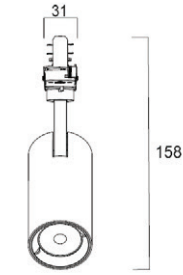

Product information

Code	Description	Housing Colour	Correlated Colour Temperature (K)	Beam Angle (°)	Fixture lumen (lm)	Total power consumption (W)	Luminaire efficacy lm/W	Dimmable (Yes/No) ?	Nominal Product Diameter (mm)
Pixo Food									
Pixo Food - Meat									
0004590	PIXO LARGE FOOD MEAT MB WHITE	White	3000	36°	2850	40	71	No	91
0004591	PIXO LARGE FOOD MEAT MB BLACK	Black	3000	36°	2850	40	71	No	91
Pixo Food - Bread									
0004596 *	PIXO LARGE FOOD BREAD MB WHITE	White	2400	36°	3400	40	85	No	91
0004597 *	PIXO LARGE FOOD BREAD MB BLACK	Black	2400	36°	3400	40	85	No	91
Pixo Food - Fish									
0004598 *	PIXO LARGE FOOD FISH MB WHITE	White	6500	36°	5000	40	125	No	91
0004599 *	PIXO LARGE FOOD FISH MB BLACK	Black	6500	36°	5000	40	125	No	91
Pixo Food - Vegetable									
0004600 *	PIXO LARGE FOOD VEGETABLE MB WHITE	White	5000	36°	4300	40	108	No	91
0004601 *	PIXO LARGE FOOD VEGETABLE MB BLACK	Black	5000	36°	4300	40	108	No	91
Pixo Food - Fruit									
0004602 *	PIXO LARGE FOOD FRUIT MB WHITE	White	3000	36°	3650	40	91	No	91
0004603 *	PIXO LARGE FOOD FRUIT MB BLACK	Black	3000	36°	3650	40	91	No	91

VEGETABLE / FRUIT

- The fruit and vegetable counter enhances the quality and genuineness of fresh products
- Bright tones highlight the colours of fruit and vegetables

Dimensions (mm)

Pixo Small

Pixo Medium

Pixo Large

Pixo Small DALI

Pixo Medium DALI

Pixo Large DALI

Pixo Food Large

Photometric Data

Pixo Small - 24°

Pixo Small - 36°

Pixo Small - 54°

Pixo Medium - 24°

Pixo Medium - 36°

Pixo Medium - 54°

Pixo Large - 24°

Pixo Large - 36°

Pixo Large - 54°

SYLVANIA