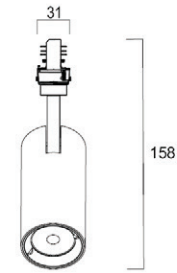

Product information

Code	Description	Housing Colour	Correlated Colour Temperature (K)	Beam Angle (°)	Fixture lumen (lm)	Total power consumption (W)	Luminaire efficacy lm/W	Dimmable (Yes/No) ?	Nominal Product Diameter (mm)
Pixo Food									
Pixo Food - Meat									
0004590	PIXO LARGE FOOD MEAT MB WHITE	White	3000	36°	2850	40	71	No	91
0004591	PIXO LARGE FOOD MEAT MB BLACK	Black	3000	36°	2850	40	71	No	91
Pixo Food - Bread									
0004596 *	PIXO LARGE FOOD BREAD MB WHITE	White	2400	36°	3400	40	85	No	91
0004597 *	PIXO LARGE FOOD BREAD MB BLACK	Black	2400	36°	3400	40	85	No	91
Pixo Food - Fish									
0004598 *	PIXO LARGE FOOD FISH MB WHITE	White	6500	36°	5000	40	125	No	91
0004599 *	PIXO LARGE FOOD FISH MB BLACK	Black	6500	36°	5000	40	125	No	91
Pixo Food - Vegetable									
0004600 *	PIXO LARGE FOOD VEGETABLE MB WHITE	White	5000	36°	4300	40	108	No	91
0004601 *	PIXO LARGE FOOD VEGETABLE MB BLACK	Black	5000	36°	4300	40	108	No	91
Pixo Food - Fruit									
0004602 *	PIXO LARGE FOOD FRUIT MB WHITE	White	3000	36°	3650	40	91	No	91
0004603 *	PIXO LARGE FOOD FRUIT MB BLACK	Black	3000	36°	3650	40	91	No	91

VEGETABLE / FRUIT

- The fruit and vegetable counter enhances the quality and genuineness of fresh products
- Bright tones highlight the colours of fruit and vegetables

Dimensions (mm)

Pixo Small

Pixo Medium

Pixo Large

Pixo Small DALI

Pixo Medium DALI

Pixo Large DALI

Pixo Food Large

Photometric Data

Pixo Small - 24°

Pixo Small - 36°

Pixo Small - 54°

Pixo Medium - 24°

Pixo Medium - 36°

Pixo Medium - 54°

Pixo Large - 24°

Pixo Large - 36°

Pixo Large - 54°

SYLVANIA