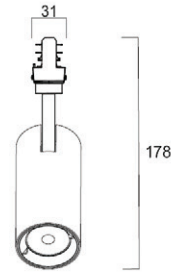

Product information

Code	Description	Housing Colour	Correlated Colour Temperature (K)	Beam Angle (°)	Fixture lumen (lm)	Total power consumption (W)	Luminaire efficacy lm/W	Dimmable (Yes/No) ?	Nominal Product Diameter (mm)
Pixo Food									
Pixo Food - Meat									
0004590	PIXO LARGE FOOD MEAT MB WHITE	White	3000	36°	2850	40	71	No	91
0004591	PIXO LARGE FOOD MEAT MB BLACK	Black	3000	36°	2850	40	71	No	91
Pixo Food - Bread									
0004596 *	PIXO LARGE FOOD BREAD MB WHITE	White	2400	36°	3400	40	85	No	91
0004597 *	PIXO LARGE FOOD BREAD MB BLACK	Black	2400	36°	3400	40	85	No	91
Pixo Food - Fish									
0004598 *	PIXO LARGE FOOD FISH MB WHITE	White	6500	36°	5000	40	125	No	91
0004599 *	PIXO LARGE FOOD FISH MB BLACK	Black	6500	36°	5000	40	125	No	91
Pixo Food - Vegetable									
0004600 *	PIXO LARGE FOOD VEGETABLE MB WHITE	White	5000	36°	4300	40	108	No	91
0004601 *	PIXO LARGE FOOD VEGETABLE MB BLACK	Black	5000	36°	4300	40	108	No	91
Pixo Food - Fruit									
0004602 *	PIXO LARGE FOOD FRUIT MB WHITE	White	3000	36°	3650	40	91	No	91
0004603 *	PIXO LARGE FOOD FRUIT MB BLACK	Black	3000	36°	3650	40	91	No	91

VEGETABLE / FRUIT

- The fruit and vegetable counter enhances the quality and genuineness of fresh products
- Bright tones highlight the colours of fruit and vegetables

Dimensions (mm)

Pixo Small

Pixo Medium

Pixo Large

Pixo Small DALI

Pixo Medium DALI

Pixo Large DALI

Pixo Food Large

Photometric Data

Pixo Small - 24°

Pixo Small - 36°

Pixo Small - 54°

Pixo Medium - 24°

Pixo Medium - 36°

Pixo Medium - 54°

Pixo Large - 24°

Pixo Large - 36°

Pixo Large - 54°

SYLVANIA