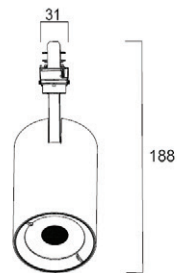

Product information

Code	Description	Housing Colour	Correlated Colour Temperature (K)	Beam Angle (°)	Fixture lumen (lm)	Total power consumption (W)	Luminaire efficacy lm/W	Dimmable (Yes/No) ?	Nominal Product Diameter (mm)
Pixo Food									
Pixo Food - Meat									
0004590	PIXO LARGE FOOD MEAT MB WHITE	White	3000	36°	2850	40	71	No	91
0004591	PIXO LARGE FOOD MEAT MB BLACK	Black	3000	36°	2850	40	71	No	91
Pixo Food - Bread									
0004596 *	PIXO LARGE FOOD BREAD MB WHITE	White	2400	36°	3400	40	85	No	91
0004597 *	PIXO LARGE FOOD BREAD MB BLACK	Black	2400	36°	3400	40	85	No	91
Pixo Food - Fish									
0004598 *	PIXO LARGE FOOD FISH MB WHITE	White	6500	36°	5000	40	125	No	91
0004599 *	PIXO LARGE FOOD FISH MB BLACK	Black	6500	36°	5000	40	125	No	91
Pixo Food - Vegetable									
0004600 *	PIXO LARGE FOOD VEGETABLE MB WHITE	White	5000	36°	4300	40	108	No	91
0004601 *	PIXO LARGE FOOD VEGETABLE MB BLACK	Black	5000	36°	4300	40	108	No	91
Pixo Food - Fruit									
0004602 *	PIXO LARGE FOOD FRUIT MB WHITE	White	3000	36°	3650	40	91	No	91
0004603 *	PIXO LARGE FOOD FRUIT MB BLACK	Black	3000	36°	3650	40	91	No	91

Pixo Large

Pixo Small DALI

Pixo Medium DALI

Pixo Large DALI

Pixo Food Large

Photometric Data

Pixo Small - 24°

Pixo Small - 36°

Pixo Small - 54°

Pixo Medium - 24°

Pixo Medium - 36°

Pixo Medium - 54°

Pixo Large - 24°

Pixo Large - 36°

Pixo Large - 54°

SYLVANIA