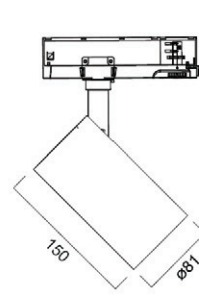

Product information

Code	Description	Housing Colour	Correlated Colour Temperature (K)	Beam Angle (°)	Fixture lumen (lm)	Total power consumption (W)	Luminaire efficacy lm/W	Dimmable (Yes/No) ?	Nominal Product Diameter (mm)
Pixo Food									
Pixo Food - Meat									
0004590	PIXO LARGE FOOD MEAT MB WHITE	White	3000	36°	2850	40	71	No	91
0004591	PIXO LARGE FOOD MEAT MB BLACK	Black	3000	36°	2850	40	71	No	91
Pixo Food - Bread									
0004596 *	PIXO LARGE FOOD BREAD MB WHITE	White	2400	36°	3400	40	85	No	91
0004597 *	PIXO LARGE FOOD BREAD MB BLACK	Black	2400	36°	3400	40	85	No	91
Pixo Food - Fish									
0004598 *	PIXO LARGE FOOD FISH MB WHITE	White	6500	36°	5000	40	125	No	91
0004599 *	PIXO LARGE FOOD FISH MB BLACK	Black	6500	36°	5000	40	125	No	91
Pixo Food - Vegetable									
0004600 *	PIXO LARGE FOOD VEGETABLE MB WHITE	White	5000	36°	4300	40	108	No	91
0004601 *	PIXO LARGE FOOD VEGETABLE MB BLACK	Black	5000	36°	4300	40	108	No	91
Pixo Food - Fruit									
0004602 *	PIXO LARGE FOOD FRUIT MB WHITE	White	3000	36°	3650	40	91	No	91
0004603 *	PIXO LARGE FOOD FRUIT MB BLACK	Black	3000	36°	3650	40	91	No	91

VEGETABLE / FRUIT

- The fruit and vegetable counter enhances the quality and genuineness of fresh products
- Bright tones highlight the colours of fruit and vegetables

Dimensions (mm)

Pixo Small

Pixo Medium

Pixo Large

Pixo Small DALI

Pixo Medium DALI

Pixo Large DALI

Pixo Food Large

Photometric Data

Pixo Small - 24°

Pixo Small - 36°

Pixo Small - 54°

Pixo Medium - 24°

Pixo Medium - 36°

Pixo Medium - 54°

Pixo Large - 24°

Pixo Large - 36°

Pixo Large - 54°

SYLVANIA