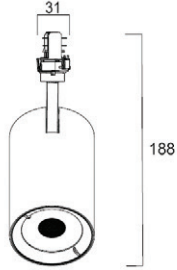

Product information

Code	Description	Housing Colour	Correlated Colour Temperature (K)	Beam Angle (°)	Fixture lumen (lm)	Total power consumption (W)	Luminaire efficacy lm/W	Dimmable (Yes/No) ?	Nominal Product Diameter (mm)
Pixo Food									
Pixo Food - Meat									
0004590	PIXO LARGE FOOD MEAT MB WHITE	White	3000	36°	2850	40	71	No	91
0004591	PIXO LARGE FOOD MEAT MB BLACK	Black	3000	36°	2850	40	71	No	91
Pixo Food - Bread									
0004596 *	PIXO LARGE FOOD BREAD MB WHITE	White	2400	36°	3400	40	85	No	91
0004597 *	PIXO LARGE FOOD BREAD MB BLACK	Black	2400	36°	3400	40	85	No	91
Pixo Food - Fish									
0004598 *	PIXO LARGE FOOD FISH MB WHITE	White	6500	36°	5000	40	125	No	91
0004599 *	PIXO LARGE FOOD FISH MB BLACK	Black	6500	36°	5000	40	125	No	91
Pixo Food - Vegetable									
0004600 *	PIXO LARGE FOOD VEGETABLE MB WHITE	White	5000	36°	4300	40	108	No	91
0004601 *	PIXO LARGE FOOD VEGETABLE MB BLACK	Black	5000	36°	4300	40	108	No	91
Pixo Food - Fruit									
0004602 *	PIXO LARGE FOOD FRUIT MB WHITE	White	3000	36°	3650	40	91	No	91
0004603 *	PIXO LARGE FOOD FRUIT MB BLACK	Black	3000	36°	3650	40	91	No	91

VEGETABLE / FRUIT

- The fruit and vegetable counter enhances the quality and genuineness of fresh products
- Bright tones highlight the colours of fruit and vegetables

Dimensions (mm)

Pixo Small

Pixo Medium

Pixo Large

Pixo Small DALI

Pixo Medium DALI

Pixo Large DALI

Pixo Food Large

Photometric Data

Pixo Small - 24°

Pixo Small - 36°

Pixo Small - 54°

Pixo Medium - 24°

Pixo Medium - 36°

Pixo Medium - 54°

Pixo Large - 24°

Pixo Large - 36°

Pixo Large - 54°

SYLVANIA