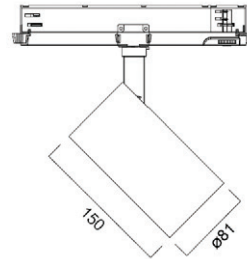

VEGETABLE / FRUIT

- The fruit and vegetable counter enhances the quality and genuineness of fresh products
- Bright tones highlight the colours of fruit and vegetables

Dimensions (mm)

Pixo Small

Pixo Medium

Pixo Large

Pixo Small DALI

Pixo Medium DALI

Pixo Large DALI

Pixo Food Large

Photometric Data

Pixo Small - 24°

Pixo Small - 36°