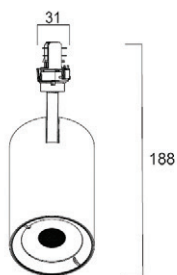

Product information

Code	Description	Housing Colour	Correlated Colour Temperature (K)	Beam Angle (°)	Fixture lumen (lm)	Total power consumption (W)	Luminaire efficacy lm/W	Dimmable (Yes/No) ?	Nominal Product Diameter (mm)
Pixo Food									
Pixo Food - Meat									
0004590	PIXO LARGE FOOD MEAT MB WHITE	White	3000	36°	2850	40	71	No	91
0004591	PIXO LARGE FOOD MEAT MB BLACK	Black	3000	36°	2850	40	71	No	91
Pixo Food - Bread									
0004596 *	PIXO LARGE FOOD BREAD MB WHITE	White	2400	36°	3400	40	85	No	91
0004597 *	PIXO LARGE FOOD BREAD MB BLACK	Black	2400	36°	3400	40	85	No	91
Pixo Food - Fish									
0004598 *	PIXO LARGE FOOD FISH MB WHITE	White	6500	36°	5000	40	125	No	91
0004599 *	PIXO LARGE FOOD FISH MB BLACK	Black	6500	36°	5000	40	125	No	91
Pixo Food - Vegetable									
0004600 *	PIXO LARGE FOOD VEGETABLE MB WHITE	White	5000	36°	4300	40	108	No	91
0004601 *	PIXO LARGE FOOD VEGETABLE MB BLACK	Black	5000	36°	4300	40	108	No	91
Pixo Food - Fruit									
0004602 *	PIXO LARGE FOOD FRUIT MB WHITE	White	3000	36°	3650	40	91	No	91
0004603 *	PIXO LARGE FOOD FRUIT MB BLACK	Black	3000	36°	3650	40	91	No	91

Pixo Large

Pixo Small DALI

Pixo Medium DALI

Pixo Large DALI

Pixo Food Large

Photometric Data

Pixo Small - 24°

Pixo Small - 36°

Pixo Small - 54°

Pixo Medium - 24°

Pixo Medium - 36°

Pixo Medium - 54°

Pixo Large - 24°

Pixo Large - 36°

Pixo Large - 54°

SYLVANIA