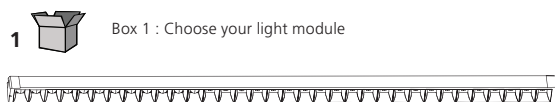

Pixo Line ordering scheme