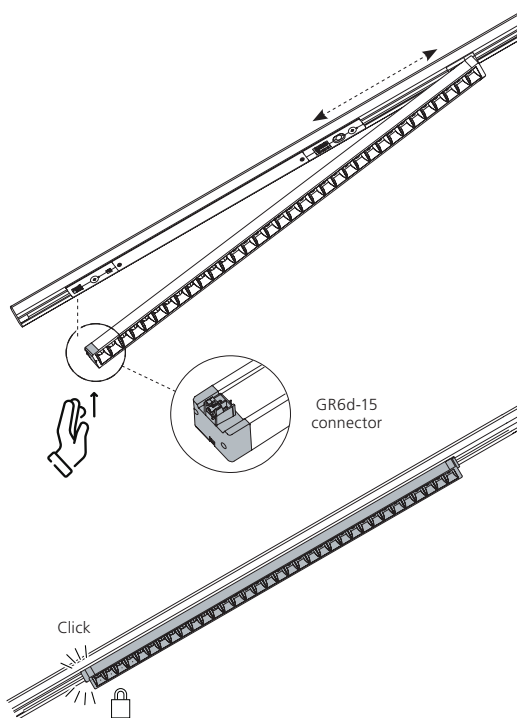

Multipower table

Pixo Line 900 UGR19 940	Pixo Line 1500 UGR19 840						
	1	2	3	P (W)	(lm)	P (W)	(lm)
● ON ● ON ● ON	●	●	●	17	2350	17	2700
○ OFF ○ OFF ○ OFF	○	○	○	19	2700	19	3150
● ON ● ON ○ OFF	●	●	○	24	3300	24	3700
○ OFF ○ OFF ● ON	○	○	●	29	3950	29	4400
● ON ● ON ○ OFF	●	●	○	34	x	34	5350
○ OFF ○ OFF ○ OFF	○	○	○	38	x	38	5600
● ON ○ OFF ○ OFF	●	○	○	43	x	43	6400
○ OFF ○ OFF ○ OFF	○	○	○	50	x	50	7500

Pixo Line 900 90D 940	Pixo Line 1500 90D 840						
	1	2	3	P (W)	(lm)	P (W)	(lm)
● ON ● ON ● ON	●	●	●	17	2350	17	2700
○ OFF ○ OFF ○ OFF	○	○	○	19	2700	19	3000
● ON ○ OFF ● ON	●	○	●	24	3300	24	3800
○ OFF ○ OFF ● ON	○	○	●	29	3900	29	4400
● ON ● ON ○ OFF	●	●	○	34	x	34	5200
○ OFF ○ OFF ○ OFF	○	○	○	38	x	38	5600
● ON ○ OFF ○ OFF	●	○	○	43	x	43	6300
○ OFF ○ OFF ○ OFF	○	○	○	50	x	50	7400