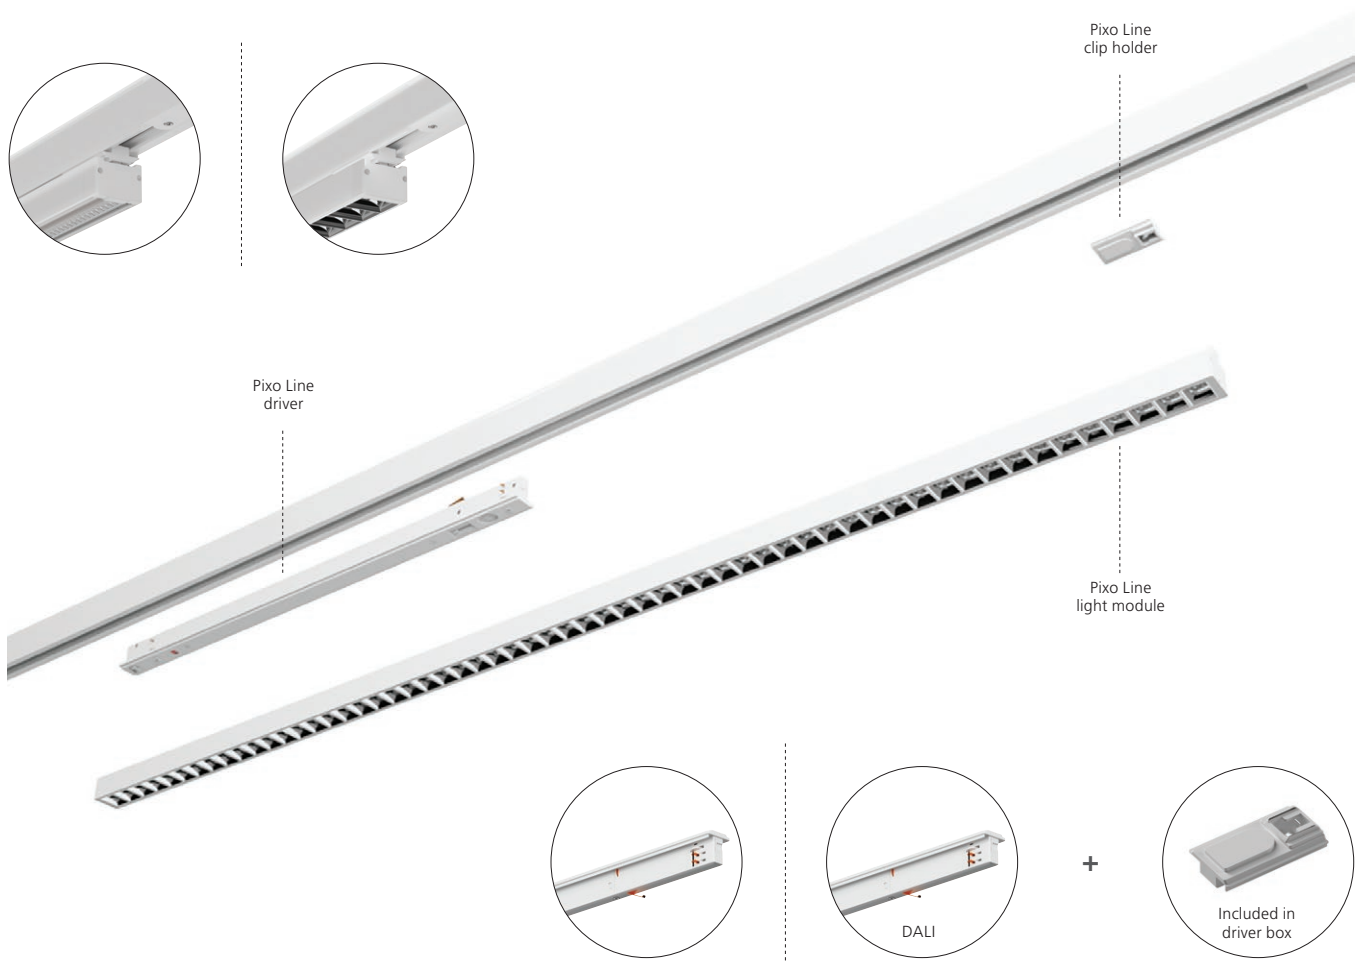

©A. Pequin

Modular excellence and easy installation

Pixo Line

Pixo Line is a linear track system, suitable for office, retail and hospitality environments. Pixo Line offers an easy installation with two separate modules which can be used for the installation on track.

Pixo Line is compatible with Zhaga Book 14.

Pixo Line

PRO

Pixo Line 1500 Features

- Pixo Line is a linear track system, suitable for office, retail, and hospitality environments
- Pixo Line offers an easy installation with two separate modules (light and driver module) which can be used for the installation on 3-circuit tracks
- Push-in/push-out mechanism with GR6d-15 connector: the light module and driver can be replaced easily
- Light modules can be combined with multipower or DALI in-track driver
- Colour rendering index, CRI>80
- Multipower driver module with 8 settings to meet all installation needs with one single product
- Available in black and white colours
- Product delivers up to 7600lm
- Available in 3000K and 4000K light colour temperature
- Lifespan up to 90.000 hours at 70% of the original output
- Compatible with Zhaga Book 14