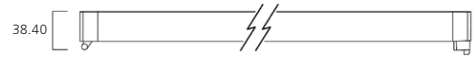

Pixo Line

PRO

Dimensions (mm)

1 Box 1: Pixo Line light module

Pixo Line 1500 - 90D Beam - Asymmetric - Double Asymmetric