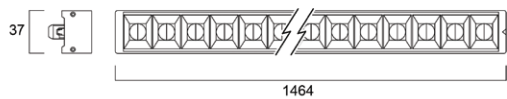

Pixo Line 900 90D 940	Pixo Line 1500 90D 840						
	1	2	3	P (W)	(lm)	P (W)	(lm)
● ON ● ON ● ON	●	●	●	17	2350	17	2700
○ OFF ○ OFF ○ OFF	○	○	○	19	2700	19	3000
● ON ○ OFF ● ON	●	○	●	24	3300	24	3800
○ OFF ○ OFF ● ON	○	○	●	29	3900	29	4400
● ON ● ON ○ OFF	●	●	○	34	x	34	5200
○ OFF ○ OFF ○ OFF	○	○	○	38	x	38	5600
● ON ○ OFF ○ OFF	●	○	○	43	x	43	6300
○ OFF ○ OFF ○ OFF	○	○	○	50	x	50	7400

Pixo Line

PRO

Dimensions (mm)

1  Box 1: Pixo Line light module

Pixo Line 1500 - 90D Beam - Asymmetric - Double Asymmetric

Pixo Line 900 - 90D Beam

Pixo Line 1500 - UGR19

Pixo Line 900 - UGR19