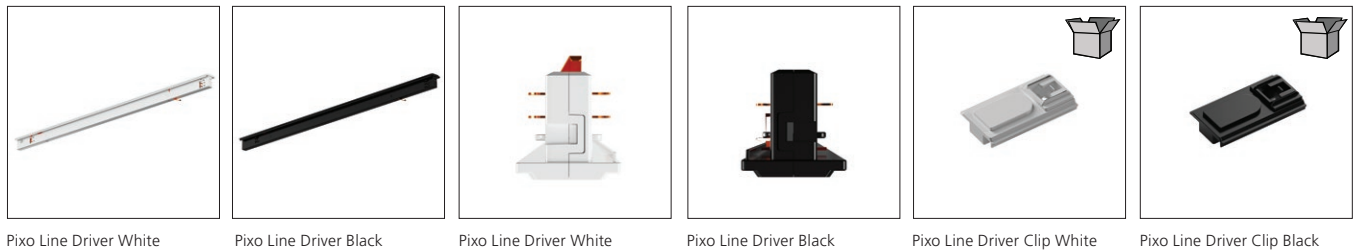

Pixo Line Driver Features

- Pixo Line constant current in-track driver with GR6d-15 connector for LED light modules
- Multipower and DALI dimming versions are available as standard
- Multipower driver module with various power settings to meet all installation needs with one single product
- Available in white and black colour
- Compatible with 3-circuit tracks
- Clip holder and fixing screw included in the driver box
- Clip holder is also available as a spare part : 0007848, 0007849
- DSS enabled by using SSA QBM Converter (9041512) and SSA Sensor (9041523)

2 Pixo Line driver modules

Code	Description	Housing Colour	Driver Type	Nominal Product Length (mm)	Max. total power consumption (W)	Supply Voltage (V)
Pixo Line driver modules						
0007865	Pixo Line Driver Multipower 600 White	White	Multipower	672	56	220-240V
0007866	Pixo Line Driver Multipower 600 Black	Black	Multipower	672	56	220-240V
0007867	Pixo Line Driver DALI 600 White	White	DALI	672	56	220-240V
0007868	Pixo Line Driver DALI 600 Black	Black	DALI	672	56	220-240V

Product images

Pixo Line Driver White   Pixo Line Driver Black   Pixo Line Driver White   Pixo Line Driver Black   Pixo Line Driver Clip White   Pixo Line Driver Clip Black