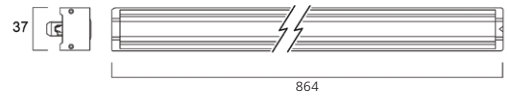

Pixo Line 900 - 90D Beam

Pixo Line

PRO

Dimensions (mm)

1 Box 1: Pixo Line light module