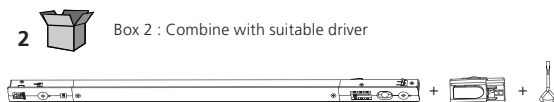

Pixo Line ordering scheme