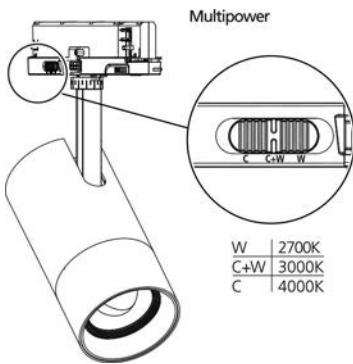

3CCT-Auswahl

On Board dimming