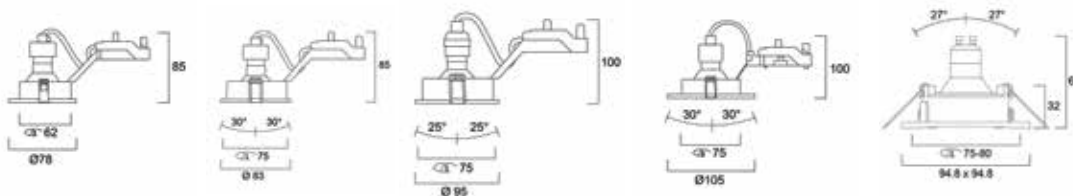

## Product information

Code	Description	Finish	Adjustability
<b>Inset Trend Flush IP23/IP20</b>			
3083550	INSET TREND 62 FL ES50 WH EX-LMP	White	Fixed
3083560	INSET TREND 62 FL ES50 BN EX-LMP	Brushed Nickel	Fixed
<b>Inset Trend 75 Swing IP23/IP20</b>			
3083500	INSET TREND 75 SW ES50 WH EX-LMP	White	2 x 30°
3083510	INSET TREND 75 SW ES50 BN EX-LMP	Brushed Nickel	2 x 30°
3083520	INSET TREND 75 SW ES50 SI EX-LMP	Silver	2 x 30°
3083530	INSET TREND 75 SW ES50 CH EX-LMP	Chrome	2 x 30°
3084101	INSET TREND 75 SW BLK EX-LMP	Matt Black	2 x 30°
<b>Inset Trend 75 Swing IP44/IP20 Indoor</b>			
3084060	INSET TR SW IP44 INDOOR WH EX-LMP	White	2 x 25°
3084061	INSET TR SW IP44 INDOOR BA EX-LMP	Brushed Aluminium	2 x 25°
3084102	INSET TR SW IP44 INDOOR BLK EX-LMP	Matt Black	2 x 25°
<b>Inset Trend 75 Swing IP44/IP20 Outdoor</b>			
3084030	INSET TR SW IP44 OUTDOOR WH EX-LMP	White	2 x 25°
3099390	INSET TREND SW IP44 OUTD AN EX LMP	Anthracite	2 x 25°
<b>Inset Trend 75 Square IP23/IP20</b>			
3084000	INSET TREND SQ FL SW WH EX-LMP	White	2 x 30°
3084005	INSET TREND SQ FL SW BN EX-LMP	Brushed Nickel	2 x 30°
<b>Inset Trend 75 Square IP44/IP20</b>			
3084103	INSET TR SW SQR IP44 INDOOR BLK EX-LMP	Matt Black	2 x 27°

## Additional Images

Inset Trend 75 SW BN

Inset Trend 62

Inset Trend IP44 WH

Inset Trend SQ IP44 BLK

Inset Trend SQ IP44 BLK

## Dimensions (mm)

Inset Trend 62 FL

Inset Trend SW IP23

Inset Trend SW IP44

Inset Trend SQ IP23

Inset Trend SQ IP44