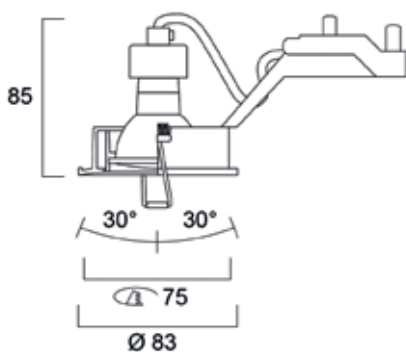

## Dimensions (mm)

Inset Trend 62 FL

Inset Trend SW IP23

Inset Trend SW IP44

Inset Trend SQ IP23

Inset Trend SQ IP44

## Product information

Code	Description	Finish	Fixture Power (W)	Luminous Flux (lm)	Efficacy (lm/W)	Beam Angle (°)	Colour Temp (K)	CRI	Dimmable
<b>Inset Trend Kit IP23/IP20</b>									
3001760	INSET TREND KIT SW REFLED ES50 36° WH WW DIM	White	4.5	345	77	36	3000	80	Phase dim
3001761	INSET TREND KIT SW REFLED ES50 36° WH NW DIM	White	4.5	345	77	36	4000	80	Phase dim
3001762	INSET TREND KIT SW REFLED ES50 36° BN WW DIM	Brushed Nickel	4.5	345	77	36	3000	80	Phase dim
3001763	INSET TREND KIT SW REFLED ES50 36° BN NW DIM	Brushed Nickel	4.5	345	77	36	4000	80	Phase dim
<b>Inset Trend Kit IP44/IP20</b>									
3001764	INSET TREND KIT SW IP44 REFLED ES50 36° WH WW DIM	White	4.5	345	77	36	3000	80	Phase dim
3001765	INSET TREND KIT SW IP44 REFLED ES50 36° WH NW DIM	White	4.5	345	77	36	4000	80	Phase dim
3001766	INSET TREND KIT SW IP44 REFLED BA 36° WW DIM	Brushed Aluminium	4.5	345	77	36	3000	80	Phase dim
3001767	INSET TREND KIT SW IP44 REFLED BA 36° NW DIM	Brushed Aluminium	4.5	345	77	36	4000	80	Phase dim

## Dimensions (mm)

Inset Trend Kit IP23

Inset Trend Kit IP44