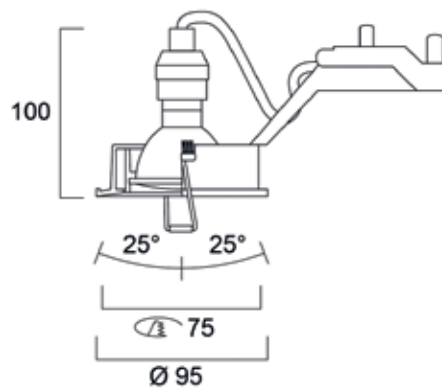

## Dimensions (mm)

Inset Trend 62 FL

Inset Trend SW IP23

Inset Trend SW IP44

Inset Trend SQ IP23

Inset Trend SQ IP44

## Product information

Code	Description	Finish	Fixture Power (W)	Luminous Flux (lm)	Efficacy (lm/W)	Beam Angle (°)	Colour Temp (K)	CRI	Dimmable
<b>Inset Trend Kit IP23/IP20</b>									
3001760	INSET TREND KIT SW REFLED ES50 36° WH WW DIM	White	4.5	345	77	36	3000	80	Phase dim
3001761	INSET TREND KIT SW REFLED ES50 36° WH NW DIM	White	4.5	345	77	36	4000	80	Phase dim
3001762	INSET TREND KIT SW REFLED ES50 36° BN WW DIM	Brushed Nickel	4.5	345	77	36	3000	80	Phase dim
3001763	INSET TREND KIT SW REFLED ES50 36° BN NW DIM	Brushed Nickel	4.5	345	77	36	4000	80	Phase dim
<b>Inset Trend Kit IP44/IP20</b>									
3001764	INSET TREND KIT SW IP44 REFLED ES50 36° WH WW DIM	White	4.5	345	77	36	3000	80	Phase dim
3001765	INSET TREND KIT SW IP44 REFLED ES50 36° WH NW DIM	White	4.5	345	77	36	4000	80	Phase dim
3001766	INSET TREND KIT SW IP44 REFLED BA 36° WW DIM	Brushed Aluminium	4.5	345	77	36	3000	80	Phase dim
3001767	INSET TREND KIT SW IP44 REFLED BA 36° NW DIM	Brushed Aluminium	4.5	345	77	36	4000	80	Phase dim

## Dimensions (mm)

Inset Trend Kit IP23

Inset Trend Kit IP44