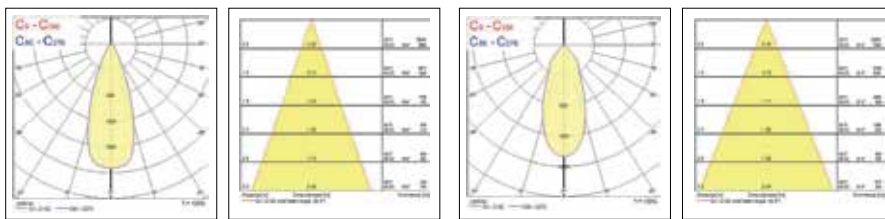

Photometric Data - LED Modules

0005331

0005333