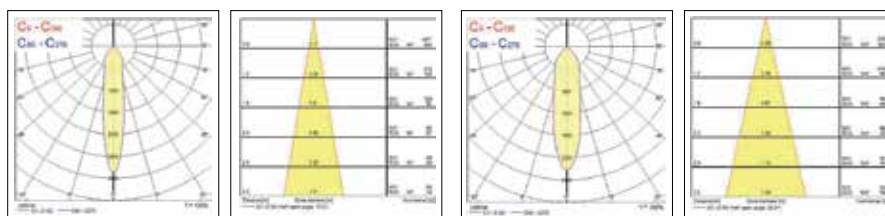

0005303

Photometric Data - LED Modules

0005301