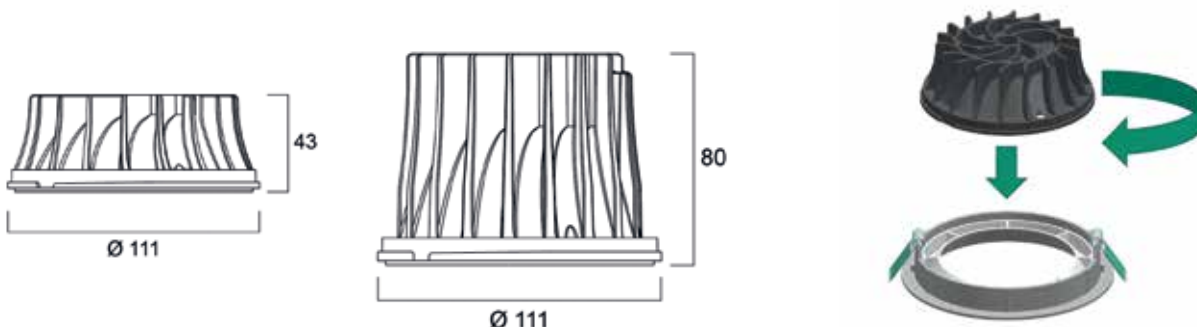

Dimensions (mm)

Ludospot 111 twist and lock