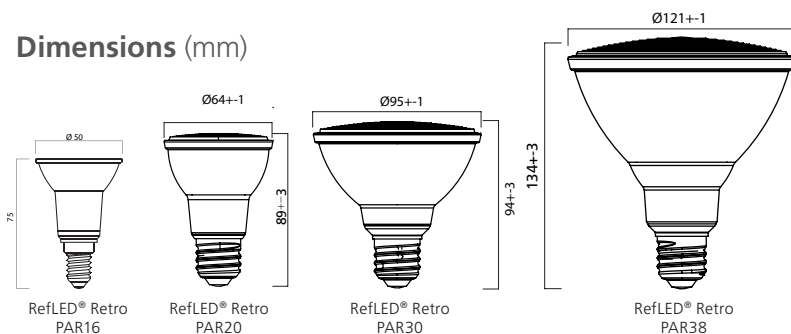

Product information

Code	Description	Voltage (V)	Power (W)	Luminous Flux (lm)	Efficiency	Colour Temp (K)	Base	Finish	Equivalent Wattage (W)	Life (h)	Candela (cd)	Dimmable (Y/N)	Energy Class	IP Rating	Packaging
RefLED® Retro PAR16 Non-Dimmable															
0031840	RefLED RT PAR16 V2 345lm 830 E14 36° SL	220-240	3.6	345	77	3000	E14	Glass	50	15,000	700	N	E	IP20	6
0031841	RefLED RT PAR16 V2 345lm 840 E14 36° SL	220-240	3.6	345	77	4000	E14	Glass	50	15,000	700	N	E	IP20	6
0031842	RefLED RT PAR16 V2 345lm 865 E14 36° SL	220-240	3.6	345	77	6500	E14	Glass	50	15,000	700	N	E	IP20	6
RefLED® Retro PAR20 Dimmable															
0029196	RefLED RT PAR20 V2 DIM 540lm 830 36° SL	220-240	7.2	540	75	3000	E27	Glass	70	25,000	1200	Y	F	IP20	6
RefLED® Retro PAR30 Dimmable															
0029198	RefLED RT PAR30 V2 DIM 820lm 830 36° SL	220-240	11	820	75	3000	E27	Glass	95	25,000	1900	Y	F	IP20	6
0029199	RefLED RT PAR30 V2 DIM 820lm 840 36° SL	220-240	11	820	75	4000	E27	Glass	95	25,000	1900	Y	F	IP20	6
RefLED® Retro PAR38 Dimmable															
0029200	RefLED RT PAR38 V2 DIM 1200lm 830 IP65 40° SL	220-240	15	1200	80	3000	E27	Glass	140	25,000	2400	Y	F	IP65	6
0029201	RefLED RT PAR38 V2 DIM 1200lm 840 IP65 40°SL	220-240	15	1200	80	4000	E27	Glass	140	25,000	2400	Y	F	IP65	6

*For a full list of approved dimmers, please visit our website sylvania-group.com

Images

Dimensions (mm)

sylvania-group.com

A Feilo Sylvania Company

Although every effort has been made to ensure accuracy in the compilation of the technical detail within this publication, specifications and performance data are constantly changing. Current details should therefore be checked with Feilo Sylvania International Group Kft.
Copyright Feilo Sylvania International Group Kft. November 2025