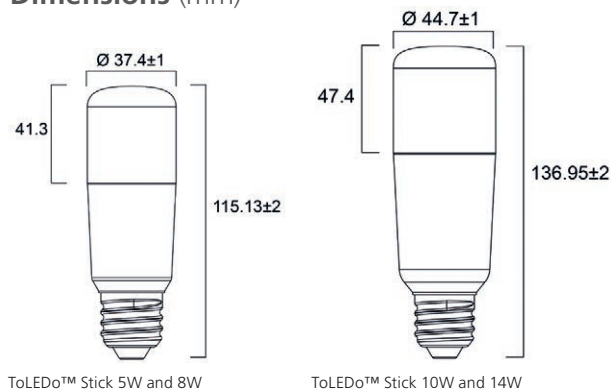

## Product information

Code	Description	Voltage (V)	Power (W)	Luminous Flux (lm)	Efficiency	Colour Temp (K)	Base	Finish	Equivalent Wattage (W)	Life (h)	Dimmable (Y/N)	Energy Class	Packaging Qty
<b>ToLEDo™ Stick Non-Dimmable</b>													
0029558	ToLEDo Stick V4 470lm 827 E27 SL	220-240	5	470	94	2700	E27	Frosted	40	15,000	N	F	10
0029559	ToLEDo Stick V4 500lm 840 E27 SL	220-240	5	500	100	4000	E27	Frosted	40	15,000	N	F	10
0029560	ToLEDo Stick V4 500lm 865 E27 SL	220-240	5	500	100	6500	E27	Frosted	40	15,000	N	F	10
0029561	ToLEDo Stick V4 810lm 827 E27 SL	220-240	8	810	101	2700	E27	Frosted	60	15,000	N	F	10
0029562	ToLEDo Stick V4 850lm 840 E27 SL	220-240	8	850	106	4000	E27	Frosted	60	15,000	N	F	10
0029563	ToLEDo Stick V4 850lm 865 E27 SL	220-240	8	850	106	6500	E27	Frosted	60	15,000	N	F	10
0029564	ToLEDo Stick V4 1055lm 827 E27 SL	220-240	10	1055	106	2700	E27	Frosted	75	15,000	N	F	10
0029565	ToLEDo Stick V4 1100lm 840 E27 SL	220-240	10	1100	110	4000	E27	Frosted	75	15,000	N	F	10
0029566	ToLEDo Stick V4 1100lm 865 E27 SL	220-240	10	1100	110	6500	E27	Frosted	75	15,000	N	F	10
0029567	ToLEDo Stick V4 1521lm 827 E27 SL	220-240	14	1521	109	2700	E27	Frosted	100	15,000	N	F	10
0029568	ToLEDo Stick V4 1600lm 840 E27 SL	220-240	14	1600	114	4000	E27	Frosted	100	15,000	N	F	10
0029569	ToLEDo Stick V4 1600lm 865 E27 SL	220-240	14	1600	114	6500	E27	Frosted	100	15,000	N	F	10

## Dimensions (mm)

ToLEDo™ Stick 5W and 8W

ToLEDo™ Stick 10W and 14W

sylvania-lighting.com

A Feilo Sylvania Company

Although every effort has been made to ensure accuracy in the compilation of the technical detail within this publication, specifications and performance data are constantly changing. Current details should therefore be checked with Feilo Sylvania International Group Kft. Copyright Feilo Sylvania International Group Kft. June 2021.