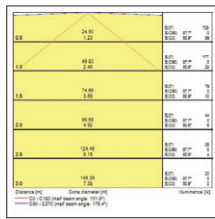

SylProof ToLEDo 600 Double