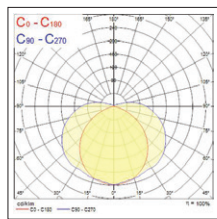

SylProof ToLEDo 600 Simple

SylProof ToLEDo 1200 Simple