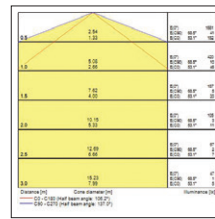

SylProof ToLEDo 600 Double