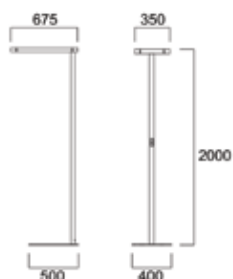

Line Drawings