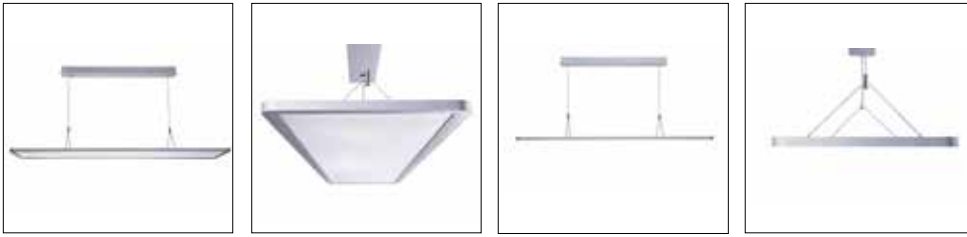

Areum Suspended

Additional Images