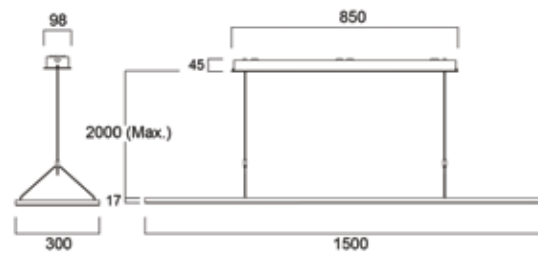

Areum Suspended 1500