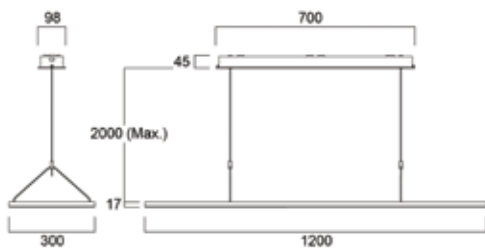

Line Drawings

Areum Suspended 1200