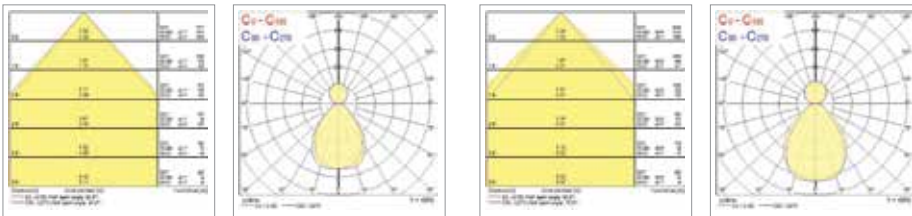

## Line Drawings

Areum Suspended 1200

Areum Suspended 1500

## Photometric Data