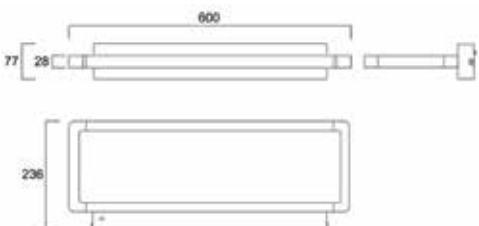

Line Drawings