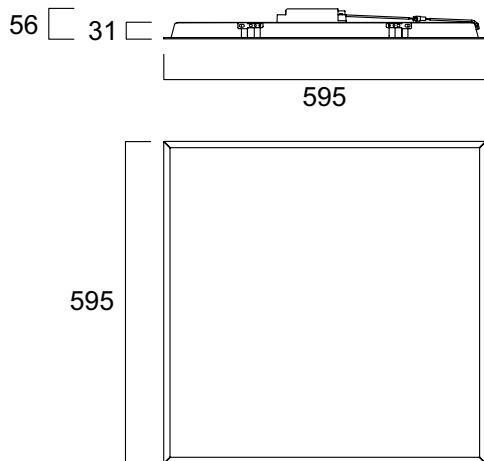

This range includes UGR19 or UGR22 versions in size of 600x600mm.

The optical design ensures a consistent uniform output throughout the luminaire creating a comforting, and soft light source.

START Panel Eco

Features

- 600x600mm module to meet the most common installation need
- Microprismatic diffuser for low glare and low UGR19 value or Opal diffuser to achieve a wide beam and provides an even and diffused lighting
- Slim size 31mm maximum (with driver 56mm)
- Available in Warm White (3000K), Neutral White (4000K) and Cool White (6500K)
- An economic version with efficacy of 110lm/W
- Delivers up to 3200 lumen
- Meets IP40 degree of protection from the front and IK02 degree of impact resistance
- Tp(b) rated diffuser that may not burn at a speed of more than 50mm per minute
- Long lifespan: 100.000 hours at 70% of the original output
- SDCM<5
- Loop-in-Loop-out (LILO) box added as an option for easy installation
- Safety cables (2 pieces) as additional parts in the package
- Quick connector between the driver and the panel

Product information

Code	Description	Correlated Colour Temp (K)	Total Power Consumption (W)	Fixture Lumen (lm)	Luminaire efficacy (lm/W)	Glare Control	Nominal Product Height (mm)	Nominal Product Length (mm)	Nominal Product Width (mm)	Mains voltage (V)
START Panel Eco										
0044622	START Panel Eco UGR19 600x600 3200lm 840	4000	29	3200	110	<19	31	595	595	220-240
0044623	START Panel Eco 600x600 3200lm 830	3000	29	3200	110	<22	31	595	595	220-240
0044624	START Panel Eco 600x600 3200lm 840	4000	29	3200	110	<22	31	595	595	220-240
0044625	START Panel Eco 600x600 3200lm 865	6500	29	3200	110	<22	31	595	595	220-240

Accessories

Code	Description
0047416	Plasterboard Ceiling Frame 600x600
0047197	Surface Mounting Kit 600x600x70mm

0047416

0047197

START Panel Eco

Additional Images

Photometric Data

Dimensions (mm)