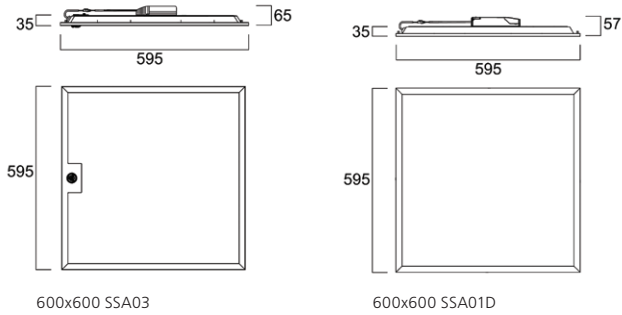

Please always check item availability with your sales contact. Some of the items could be available only upon request with a minimum quantity order.

Photometric Data

Dip switch function

Dip Switch		Io [mA]	P [W]	[lm]	[lm]	[lm]	[lm]
1	2						
●	○	450	22	3400	3200		
○	○	500	24	3750	3550		
○	●	550	26	4100	3900		
○	○	600	28	4500	4300		
○	○	700	32			5000	
○	○	750	34			5400	
○	○	800	36			5700	
○	○	850	38			6000	
○	○	600	29				3700
○	○	650	31				4000
○	○	700	33				4300
○	○	750	35				4500

Quantum

Dimensions (mm)

600x600 SSA03

600x600 SSA01D

625x625 SSA03

625x625 SSA01D

1200x300 SSA03

1200x300 SSA01D