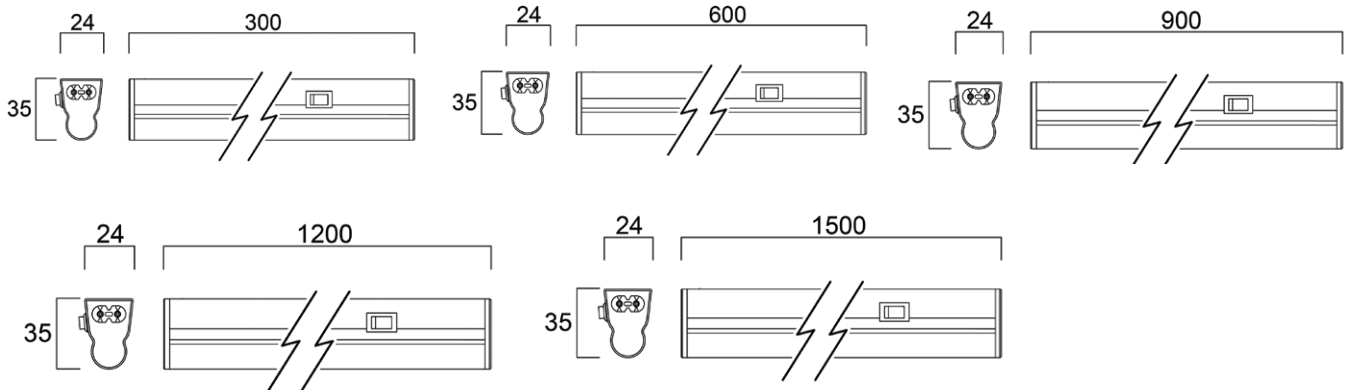

Additional images

Photometric Data

SylPipe L1200 HO

Code	Description	Housing Colour
Accessories		
0051387	SylPipe CONNECTING CABLE 3 PACK	White
0051388	SylPipe UK CABLE ACC	White
0051389	SylPipe EUROPE CABLE ACC	White
0051390	SylPipe Tilttable bracket	White
0051391	SylPipe Non-Tilttable bracket	White

0051387

0051388

0051389

0051390

0051391

0051391

Dimensions (mm)

SYLVANIA