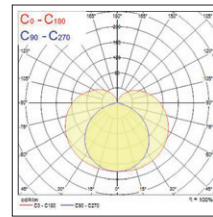

Photometric Data

SylPipe L1200 HO