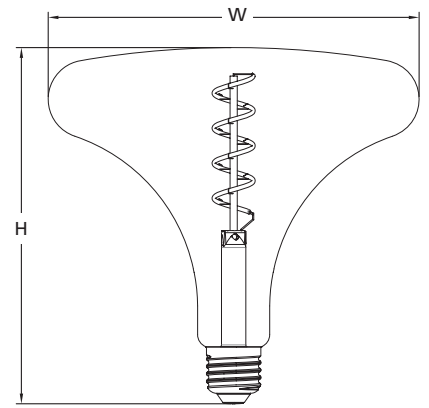

## Dimensions (mm)

	G190	T180
H	184	173
W	190	180

ToLEDo  
LifeStyle G190

ToLEDo  
LifeStyle T180