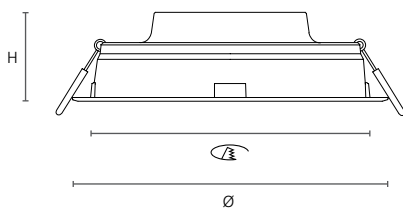

Dimensions (mm)

Lamps	Dimensions	
SylDownlight RGBW	H	48
	∅	167
		150