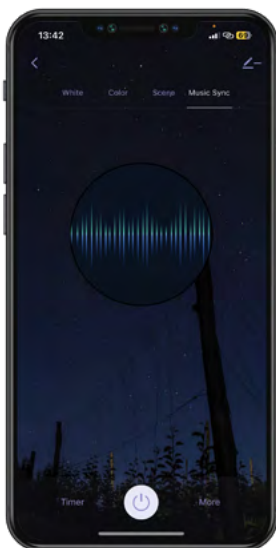

Music Rhythm

Synchronizes the lighting effects of smart devices with the rhythm and beats of music by using your phone's microphone.