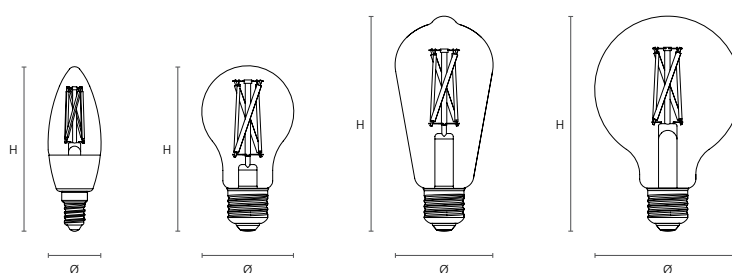

Dimensions (mm)

Lamps	Dimensions	E27	E14
ToLEDo Retro GLS TW	H	108	-
	Ø	60	-
ToLEDo Retro Candle TW	H	-	111
	Ø	-	35
ToLEDo Retro ST64 TW	H	140	-
	Ø	64	-
ToLEDo Retro G95 TW	H	140	-
	Ø	95	-