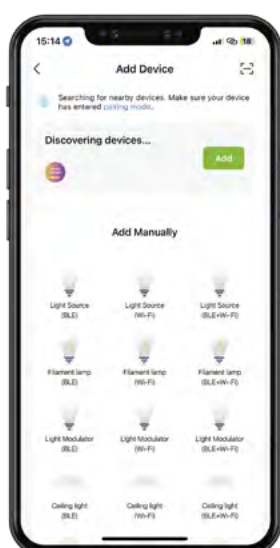

Add Device

Simplifies the process to seamlessly connect and integrate new smart devices into SylSmart Home ecosystem.