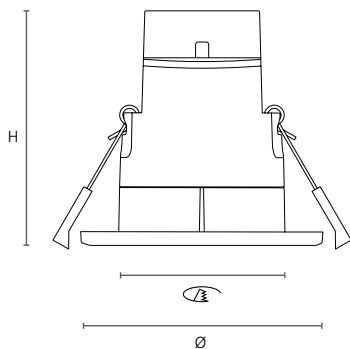

## Dimensions (mm)

Lamps	Dimensions	
SylSpot RGBW	H	47
	∅	87
		70

## Dimensions (mm)

Lamps	Dimensions	
SylSpot Black Tunable White	H	73
	Ø	94
	Ø	68-74