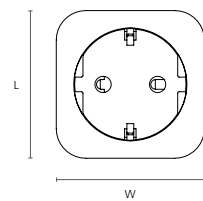

Dimensions (mm)

Socket	Dimensions	
SylSocket EU SST	L	52
	W	52
	H	82
SylSocket UK SST	L	55
	W	55
	H	61