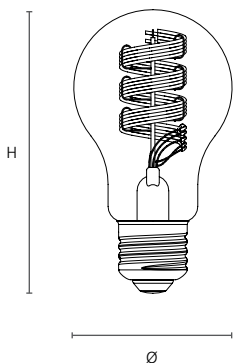

Dimensions (mm)

Lamps	Dimensions	
ToLEDo Retro RGBW	H	108
	Ø	60