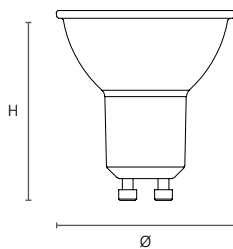

## Dimensions (mm)

Lamps	Dimensions	
RefLED Retro E550 TW	H	54
	Ø	50