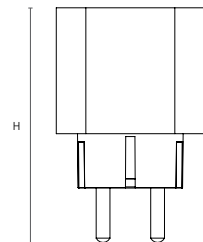

Dimensions (mm)

Socket	Dimensions	
SylSocket EU SST	L	52
	W	52
	H	82
SylSocket UK SST	L	55
	W	55
	H	61