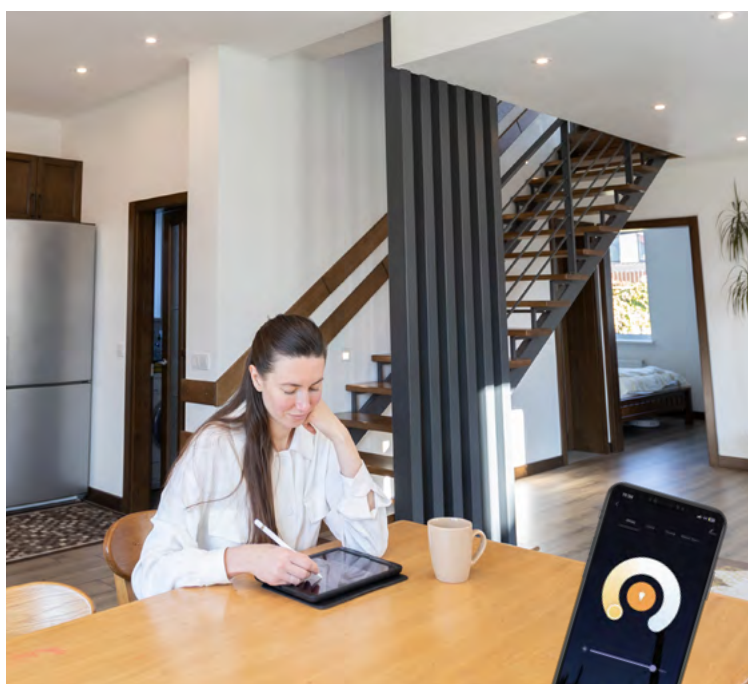

Dimensions (mm)

Lamps	Dimensions	
SylSpot RGBW	H	47
	∅	87
		70