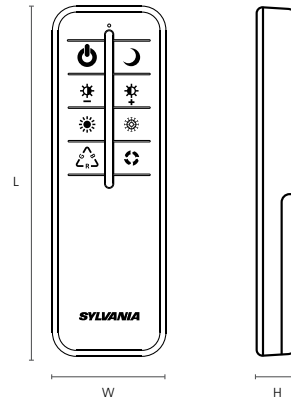

## Dimensions (mm)

Lamps	Dimensions	
RefLED Retro E550 TW	H	54
	Ø	50

## Features

- Compact and sleek Bluetooth remote for the Sylvania Smart lights.
- Control your Sylvania smart lamps and luminaires without Wi-Fi connection.
- Manage up to 10 SylSmart Home lights.
- Easy to set up.
- 2xAAA batteries.

## Product information

Item Code	Description	Battery Type	Finish	Max Control Distance (m)	Warranty (Years)
<b>SylRemote</b>					
0030115	SylRemote	2xAAA	White	30	3

## Dimensions (mm)

SylRemote	Dimensions	
	L	117
	W	38
	H	15