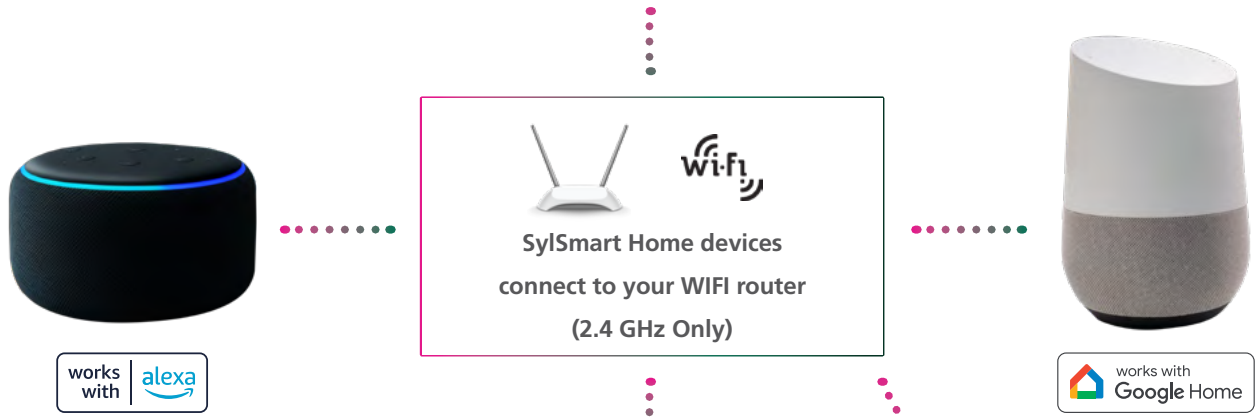

**Make your home work smarter**  
 Create automated schedules and routines to make your daily life easier. Automatically turn devices on or off to help you save money on energy bills.

Turning your house into a smart home can reduce your energy usage by about 30% <sup>1</sup>

Cloud connections enable voice controls and access to a wide eco system to co-operate

Router connects SylSmart Home devices to secure Sylvania cloud

- Easy Setup
- 1 Plug in and power
  - 2 Scan & add using app
  - 3 Setup your home

1 ➤ Power on your smart device

2 ➤ Scan the QR Code and download the APP

APP STORE

GOOGLE PLAY

3 ➤ Connect to WiFi (2.4 GHz) and pair the device

4 ➤ Check you are able to control the smart device using the SylSmart App on your Smartphone