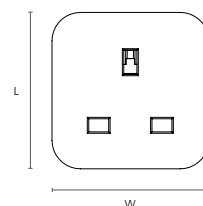

Dimensions (mm)

Socket	Dimensions	
SylSocket EU SST	L	52
	W	52
	H	82
SylSocket UK SST	L	55
	W	55
	H	61