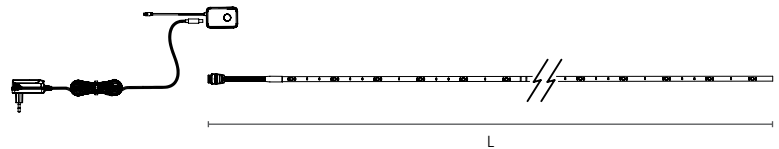

Dimensions (mm)

Lamps	Dimensions	
SylStrip 5M RGBW SST	L	5000
SylStrip 2M RGBW SST	L	2000