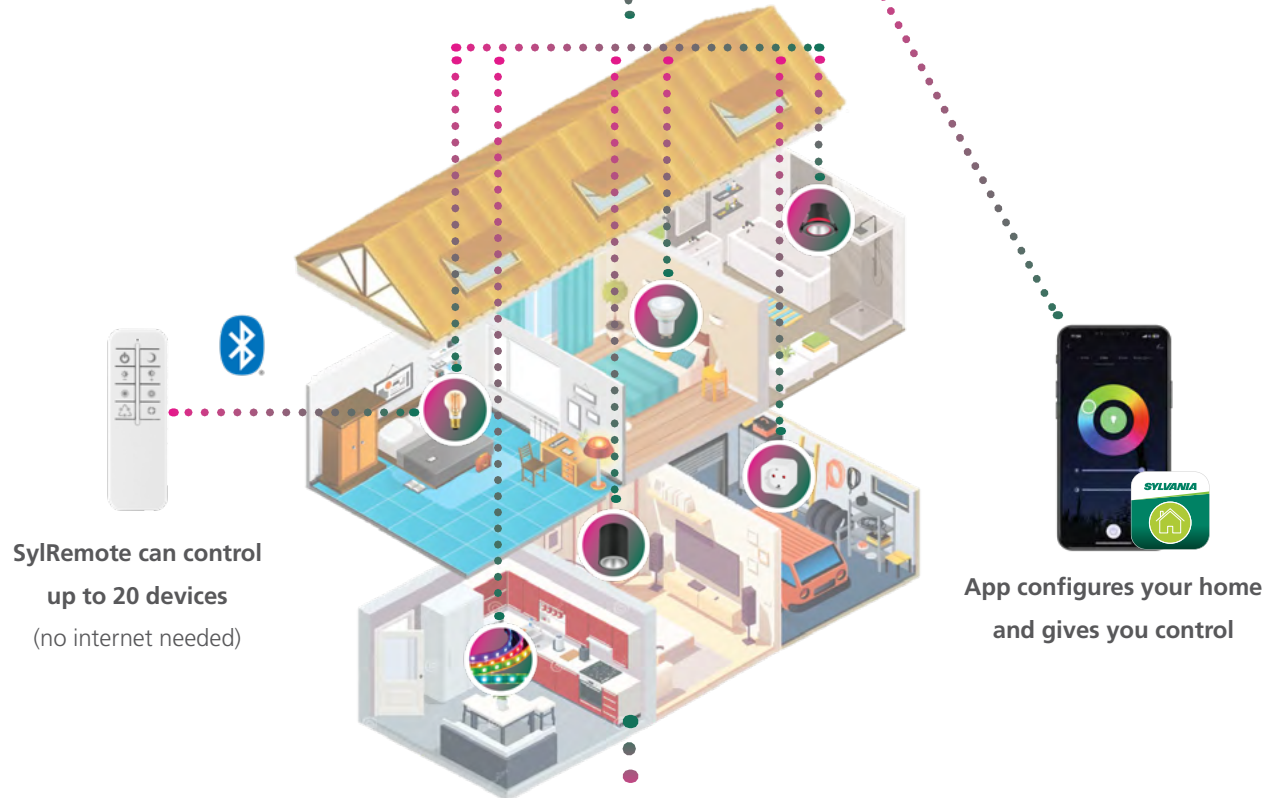

**Make your home work smarter**  
 Create automated schedules and routines to make your daily life easier. Automatically turn devices on or off to help you save money on energy bills.

Turning your house into a smart home can reduce your energy usage by about 30% <sup>1</sup>

Cloud connections enable voice controls and access to a wide eco system to co-operate

Router connects SylSmart Home devices to secure Sylvania cloud

- Easy Setup
- 1 Plug in and power
  - 2 Scan & add using app
  - 3 Setup your home

1 ➤ Power on your smart device

2 ➤ Scan the QR Code and download the APP

APP STORE

GOOGLE PLAY

3 ➤ Connect to WiFi (2.4 GHz) and pair the device

4 ➤ Check you are able to control the smart device using the SylSmart App on your Smartphone

5 ➤ Enable Alexa or Google Assistant:

Make sure your Alexa or Google Assistant device is connected to the same WiFi Network as your Smart device.

Open the Alexa or Google Home App on your smartphone and enable the Sylvania Smart device and Link your account.