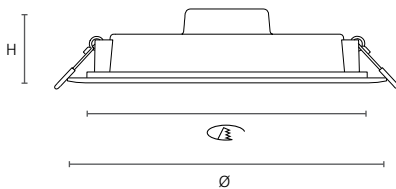

Dimensions (mm)

Lamps	Dimensions	
SylDownlight Tunable White	H	39
	∅	166
		145