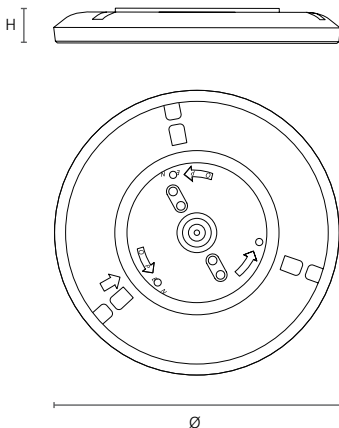

## Dimensions (mm)

Lamps	Dimensions	
SylRadiance Tunable White	H	28.5
	Ø	295