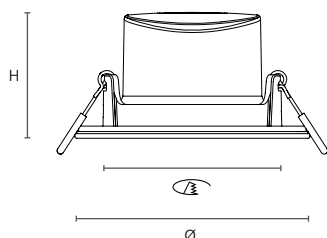

## Dimensions (mm)

Lamps	Dimensions	
SylSpot RGBW	H	47
	∅	87
		70