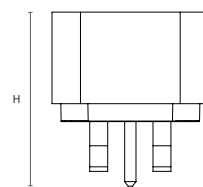

Dimensions (mm)

Socket	Dimensions	
SylSocket EU SST	L	52
	W	52
	H	82
SylSocket UK SST	L	55
	W	55
	H	61