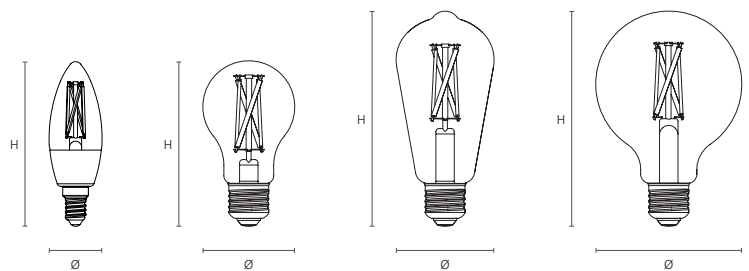

Dimensions (mm)

Lamps	Dimensions	E27	E14
ToLEDo Retro GLS TW	H	108	-
	Ø	60	-
ToLEDo Retro Candle TW	H	-	111
	Ø	-	35
ToLEDo Retro ST64 TW	H	140	-
	Ø	64	-
ToLEDo Retro G95 TW	H	140	-
	Ø	95	-