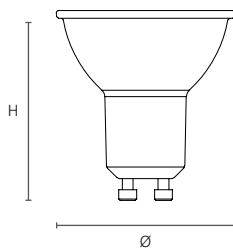

Dimensions (mm)

Lamps	Dimensions	
RefLED Retro E550 TW	H	54
	Ø	50