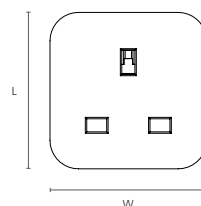

Dimensions (mm)

Socket	Dimensions	
SylSocket EU SST	L	52
	W	52
	H	82
SylSocket UK SST	L	55
	W	55
	H	61