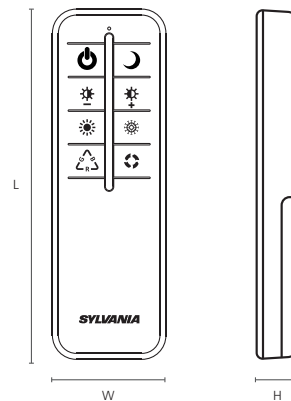

Dimensions (mm)

Lamps	Dimensions	
RefLED Retro E550 TW	H	54
	Ø	50

SylRemote

Features

- Compact and sleek Bluetooth remote for the Sylvania Smart lights.
- Control your Sylvania smart lamps and luminaires without Wi-Fi connection.
- Manage up to 10 SylSmart® Home lights.
- Easy to set up.
- 2xAAA batteries.

Product information

Item Code	Description	Battery Type	Finish	Max Control Distance (m)	Warranty (Years)
SylRemote					
0030115	SylRemote	2xAAA	White	30	3

Dimensions (mm)

SylRemote	Dimensions	
	L	117
	W	38
	H	15