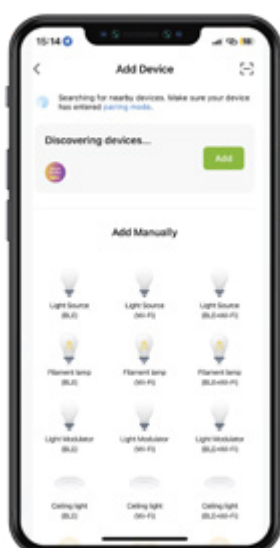

Open the Alexa or Google Home App on your smartphone and enable the Sylvania Smart device and Link your account.

Alexa or Google Assistant will automatically search and add the device.

Check your device: Say "Alexa, turn on the Sylvania lights" or "Hey Google, turn on the Sylvania lights".

You're all set. Have fun exploring Sylvania Smart devices.

APP Highlights

RGB Screen

Customise and control the colour and brightness of smart RGB-enabled devices.

Tunable White Screen

Adjust the colour temperature of smart tunable white lights for personalised lighting ambiance that suits different moods and activities.

Scene Selection

Select from various predefined Scenes depending on your needs, whether you want to relax, work or party.

Music Rhythm

Synchronizes the lighting effects of smart devices with the rhythm and beats of music by using your phone's microphone.