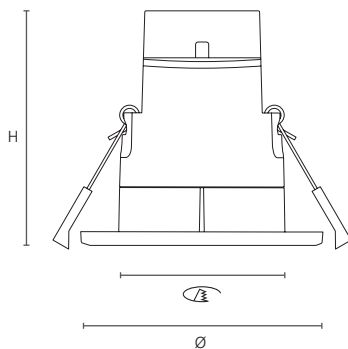

Dimensions (mm)

Lamps	Dimensions	
SylSpot Black Tunable White	H	73
	Ø	94
		68-74