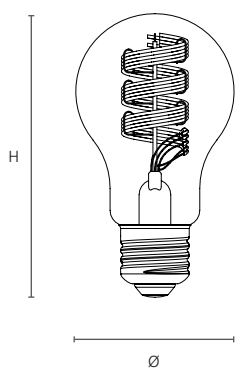

Dimensions (mm)

Lamps	Dimensions	
ToLEDo Retro RGBW	H	108
	Ø	60