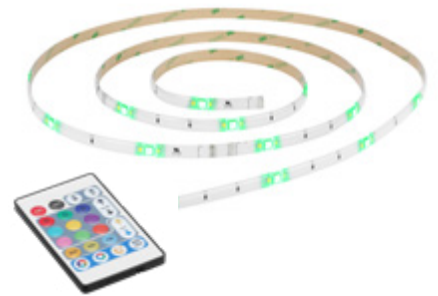

Accessories

Code	Description
0090134	SylRadiance Suspension Kit

Dimensions (mm)

Lamps	Dimensions	
SylRadiance Tunable White	H	28.5
	Ø	295

SylStrip RGBW

Features

- Fun, versatile Smart LED strip lights with easy DIY installation, customizable colours, and dynamic effects to elevate home lighting and décor.
- Transform space with pre-set scenes and sync RGB lights with music for an immersive experience.
- More than 16 million colour combinations to choose from.
- Works effortlessly with SylSmart® Home App, Amazon Alexa, Google Assistant, Siri Shortcuts and IR remote for seamless control and convenience.
- Adjustable brightness from 1% to 100% with wireless dimming function for perfect illumination.
- Quick and easy installation with 3M glue tape.
- Flexible and cuttable design for easy customization.
- Equipped with EU plug

Dimensions (mm)

Lamps	Dimensions	
SylStrip 5M RGBW SST	L	5000
SylStrip 2M RGBW SST	L	2000
SylStrip 5M RGBW SST UK	L	5000

Features

- Monitor and control energy usage and minimise standby power to cut energy-consumptions, reduce power bills and save the environment.
- Switch On and Off your non-smart devices wirelessly.
- Enjoy peace of mind with the app's built-in child lock function, ensuring a secure socket inaccessible to children or unauthorized use.
- Works effortlessly with SylSmart® Home App, Amazon Alexa, Google Assistant and Siri Shortcuts for seamless control and convenience.
- Available in EU and UK plug.