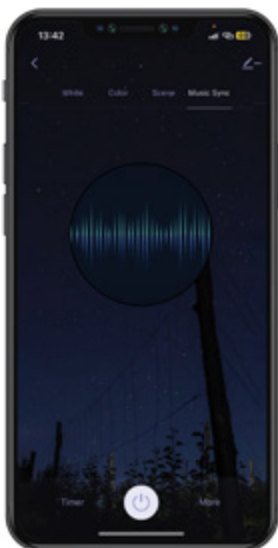

Open the Alexa or Google Home App on your smartphone and enable the Sylvania Smart device and Link your account.

Alexa or Google Assistant will automatically search and add the device.

Check your device: Say "Alexa, turn on the Sylvania lights" or "Hey Google, turn on the Sylvania lights".

You're all set. Have fun exploring Sylvania Smart devices.

APP Highlights

RGB Screen

Customise and control the colour and brightness of smart RGB-enabled devices.

Tunable White Screen

Adjust the colour temperature of smart tunable white lights for personalised lighting ambiance that suits different moods and activities.

Scene Selection

Select from various predefined Scenes depending on your needs, whether you want to relax, work or party.

Music Rhythm

Synchronizes the lighting effects of smart devices with the rhythm and beats of music by using your phone's microphone.