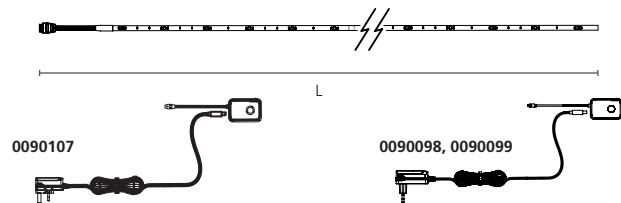

Accessories

Code	Description
0090134	SylRadiance Suspension Kit

Dimensions (mm)

Lamps	Dimensions	
SylRadiance Tunable White	H	28.5
	Ø	295

SylStrip RGBW

Features

- Fun, versatile Smart LED strip lights with easy DIY installation, customizable colours, and dynamic effects to elevate home lighting and décor.
- Transform space with pre-set scenes and sync RGB lights with music for an immersive experience.
- More than 16 million colour combinations to choose from.
- Works effortlessly with SylSmart® Home App, Amazon Alexa, Google Assistant, Siri Shortcuts and IR remote for seamless control and convenience.
- Adjustable brightness from 1% to 100% with wireless dimming function for perfect illumination.
- Quick and easy installation with 3M glue tape.
- Flexible and cuttable design for easy customization.
- Equipped with EU plug

Dimensions (mm)

Lamps	Dimensions	
SylStrip 5M RGBW SST	L	5000
SylStrip 2M RGBW SST	L	2000
SylStrip 5M RGBW SST UK	L	5000

Features

- Monitor and control energy usage and minimise standby power to cut energy-consumptions, reduce power bills and save the environment.
- Switch On and Off your non-smart devices wirelessly.
- Enjoy peace of mind with the app's built-in child lock function, ensuring a secure socket inaccessible to children or unauthorized use.
- Works effortlessly with SylSmart® Home App, Amazon Alexa, Google Assistant and Siri Shortcuts for seamless control and convenience.
- Available in EU and UK plug.