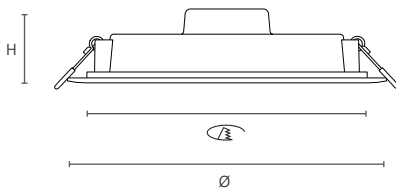

Dimensions (mm)

Lamps	Dimensions	
SylDownlight Tunable White	H	39
	∅	166
		145