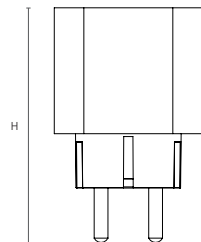

Dimensions (mm)

Socket	Dimensions	
SylSocket EU SST	L	52
	W	52
	H	82
SylSocket UK SST	L	55
	W	55
	H	61