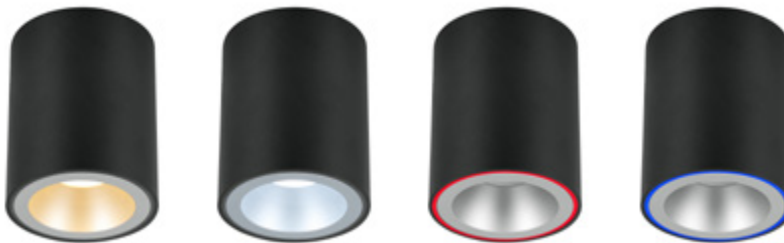

Dimensions (mm)

Lamps	Dimensions	
SylDownlight Tunable White	H	39
	∅	166
		145

SylDownlight Surface Black Tunable White

Features

- Elegant, smart LED surface mounted spotlight with black housing, tuneable white lights, and mesmerizing RGB halo ring for distinguish ambiance and transforming your living space.
- Customise lighting from warm cosy to bright daylight (2700-6500K) for a perfect ambiance anytime, anywhere.
- Select the halo ring colour from over 16 million combinations.
- Works effortlessly with SylSmart® App, SylRemote and Alexa, Google Assistant and Siri shortcuts for seamless control and convenience.
- Adjust brightness levels to your liking from 1% to 100% with wireless dimming function.
- Transform your space with diverse pre-set scenes for the perfect ambiance.
- Easy installation: loop-in/loop-out wiring with fast terminals.