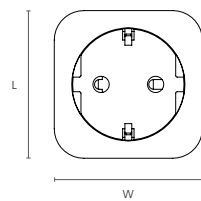

Dimensions (mm)

Socket	Dimensions	
SylSocket EU SST	L	52
	W	52
	H	82
SylSocket UK SST	L	55
	W	55
	H	61