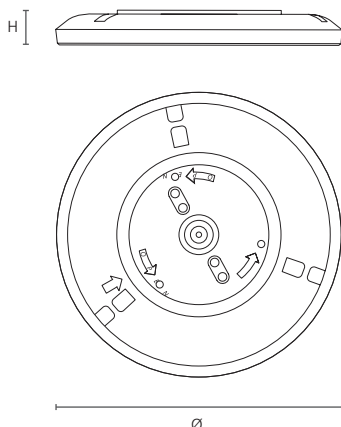

Accessories

Code	Description
0090134	SylRadiance Suspension Kit

Dimensions (mm)

Lamps	Dimensions	
SylRadiance Tunable White	H	28.5
	Ø	295

SylStrip RGBW

Features

- Fun, versatile Smart LED strip lights with easy DIY installation, customizable colours, and dynamic effects to elevate home lighting and décor.
- Transform space with pre-set scenes and sync RGB lights with music for an immersive experience.
- More than 16 million colour combinations to choose from.
- Works effortlessly with SylSmart® Home App, Amazon Alexa, Google Assistant, Siri Shortcuts and IR remote for seamless control and convenience.
- Adjustable brightness from 1% to 100% with wireless dimming function for perfect illumination.
- Quick and easy installation with 3M glue tape.
- Flexible and cuttable design for easy customization.
- Equipped with EU plug