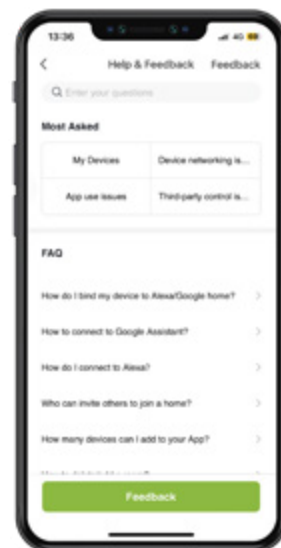

Scene Selection

Select from various predefined Scenes depending on your needs, whether you want to relax, work or party.

Music Rhythm

Synchronizes the lighting effects of smart devices with the rhythm and beats of music by using your phone's microphone.

Add Device

Simplifies the process to seamlessly connect and integrate new smart devices into SylSmart® Home ecosystem.

FAQ

Collection of frequently asked questions and answers, addressing common concerns and helping troubleshoot issues.