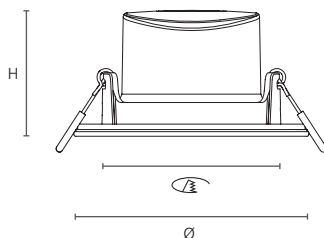

Dimensions (mm)

Lamps	Dimensions	
SylSpot RGBW	H	47
	∅	87
		70

SylSpot Black Tunable White

Features

- Elegant, smart LED spotlight with black housing, tunable white lights, and mesmerizing RGB halo ring for creating a distinguished ambiance in your living space.
- Customise lighting from warm cosy to bright daylight (2700-6500K) for a perfect ambiance anytime, anywhere.
- Select the halo ring colour from over 16 million combinations.
- Works effortlessly with Alexa, Google Assistant, Siri and Sylvania remote for seamless control and convenience.
- Adjust brightness levels to your liking from 1% to 100% with wireless dimming function.
- Transform your space with diverse pre-set scenes for the perfect ambiance.
- Easy installation: loop-in/loop-out wiring with fast terminals.