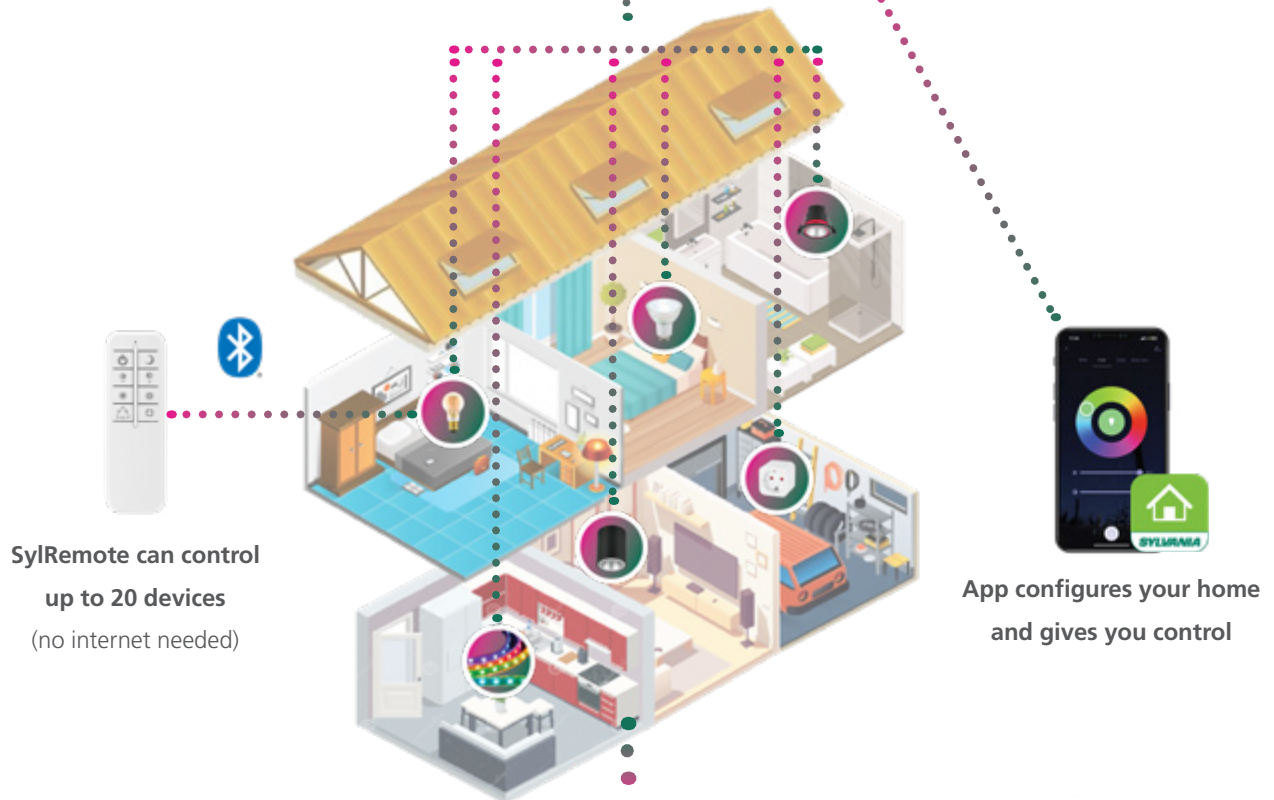

Make your home work smarter

Create automated schedules and routines to make your daily life easier.

Automatically turn devices on or off to help you save money on energy bills.

Turning your house into a smart home can reduce your energy usage by about 30% ¹

Smart homes are worth more - 65% of people would pay more for a smart home ²

57% of people save around 30 minutes every day by using smart home devices ³

Cloud connections enable voice controls and access to a wide eco system to co-operate

Router connects SylSmart® Home devices to secure Sylvania cloud

works with alexa

works with Google Home

SylRemote can control up to 20 devices (no internet needed)

App configures your home and gives you control

Easy Setup

- 1
- 2
- 3

Plug in and power

Scan & add using app

Setup your home

1 ➤ Power on your smart device

2 ➤ Scan the QR Code and download the APP

APP STORE