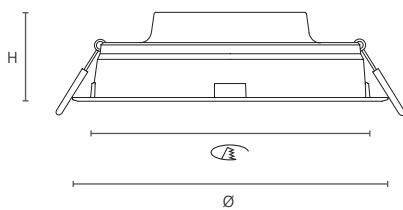

Dimensions (mm)

Lamps	Dimensions	
SylDownlight RGBW	H	48
	∅	167
		150