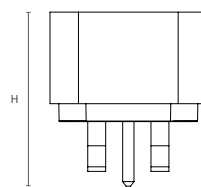

Dimensions (mm)

Socket	Dimensions	
SylSocket EU SST	L	52
	W	52
	H	82
SylSocket UK SST	L	55
	W	55
	H	61