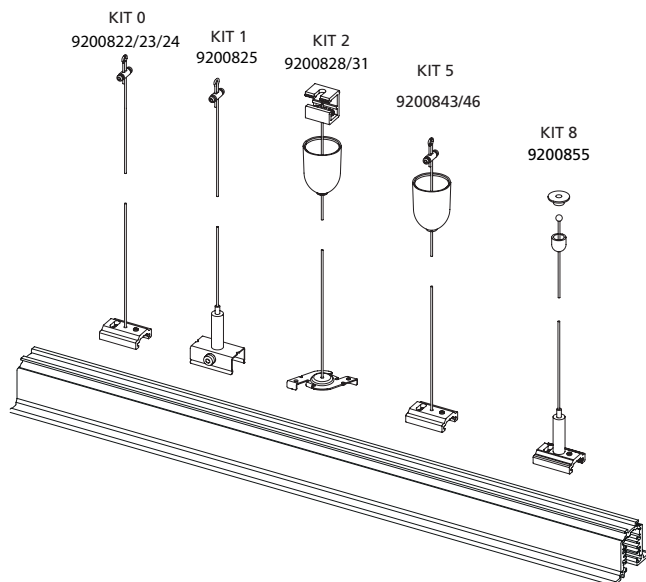

Kit de suspension complet

Kit de suspension complet

OneTrack kits d'accessoires de fixation pour encastrés

Kit de suspension complet

Kit de suspension complet

OneTrack

9200822 - 9200823 -
9200824

9200825

9200828 - 9200831

9200843 - 9200846

9200855

Code	Désignation	Finition	Longueur (mm)	Type
OneTrack - kits de suspension complets				
9200822	OneTrack Kit0 de Suspension 1,5m 90-K50-1,5	Aluminium	1500	Kit 0
* 9200823	ONETRACK 3M SUSPENSION KITO 90-K50-3	Aluminium	3000	Kit 0
9200824	OneTrack Kit0 de Suspension 5m 90-K50-5	Aluminium	5000	Kit 0
* 9200825	ONETRACK 1,5M SUSPENSION KIT1 9000-KIT1-1,5	Aluminium	1500	Kit 1
* 9200828	ONETRACK 1,5M SUSPENSION KIT2 WHITE 9000-KIT2-1,5-W	Blanc	1500	Kit 2
* 9200831	ONETRACK 1,5M SUSPENSION KIT2 BLACK 9000-KIT2-1,5-B	Noir	1500	Kit 2
9200843	OneTrack Kit5 de Suspension 1,5m Rosace Blanc 9000-KIT5-1,5-W	Blanc	1500	Kit 5
9200846	OneTrack Kit5 de Suspension 1,5m Rosace Blanc 9000-KIT5-1,5-B	Noir	1500	Kit 5
9200855	OneTrack Kit8 de Suspension 1,5m Aluminium 9000-KIT8-1,5	Aluminium	1500	Kit 8