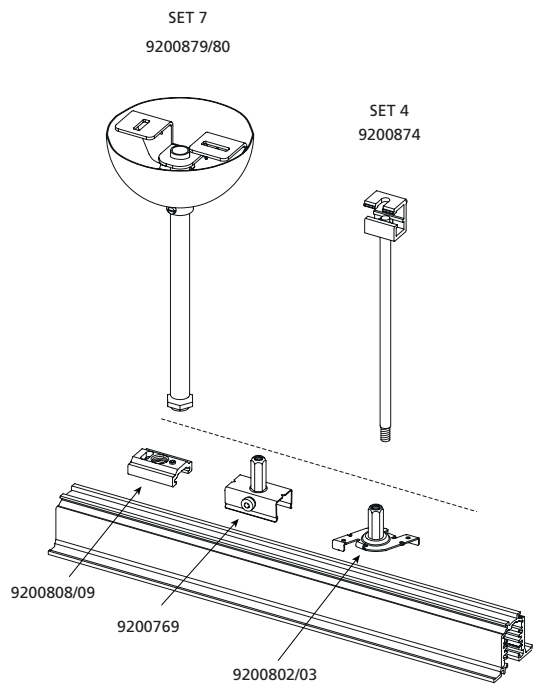

Kit de suspension complet

Kit de suspension complet

OneTrack kits d'accessoires de fixation pour encastrés

Kit de suspension complet

Kit de suspension complet

OneTrack

9200822 - 9200823 -
9200824

9200825

9200828 - 9200831

9200843 - 9200846

9200855

Code	Désignation	Finition	Longueur (mm)	Type
OneTrack - kits de suspension complets				
9200822	OneTrack Kit0 de Suspension 1,5m 90-K50-1,5	Aluminium	1500	Kit 0
* 9200823	ONETRACK 3M SUSPENSION KITO 90-K50-3	Aluminium	3000	Kit 0
9200824	OneTrack Kit0 de Suspension 5m 90-K50-5	Aluminium	5000	Kit 0
* 9200825	ONETRACK 1,5M SUSPENSION KIT1 9000-KIT1-1,5	Aluminium	1500	Kit 1
* 9200828	ONETRACK 1,5M SUSPENSION KIT2 WHITE 9000-KIT2-1,5-W	Blanc	1500	Kit 2
* 9200831	ONETRACK 1,5M SUSPENSION KIT2 BLACK 9000-KIT2-1,5-B	Noir	1500	Kit 2
9200843	OneTrack Kit5 de Suspension 1,5m Rosace Blanc 9000-KIT5-1,5-W	Blanc	1500	Kit 5
9200846	OneTrack Kit5 de Suspension 1,5m Rosace Blanc 9000-KIT5-1,5-B	Noir	1500	Kit 5
9200855	OneTrack Kit8 de Suspension 1,5m Aluminium 9000-KIT8-1,5	Aluminium	1500	Kit 8