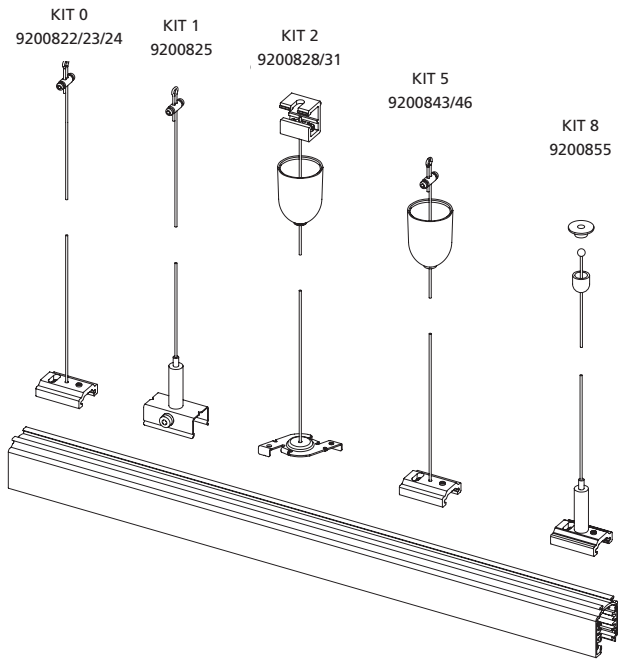

OneTrack bevestigingsaccessoires

Complete pendelkits