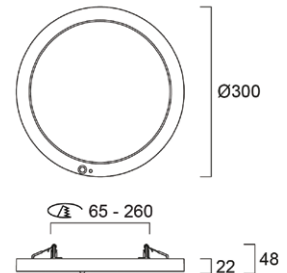

## Afmetingen (mm)

START Downlight  
5in1 125

START Downlight  
5in1 185

START Downlight  
5in1 185 PIR

START Downlight  
5in1 260

START Downlight  
5in1 260 PIR