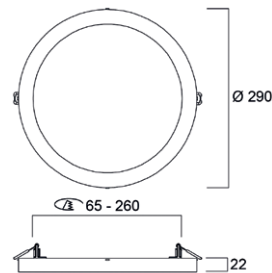

## Afmetingen (mm)

START Downlight  
5in1 125

START Downlight  
5in1 185

START Downlight  
5in1 185 PIR

START Downlight  
5in1 260

START Downlight  
5in1 260 PIR