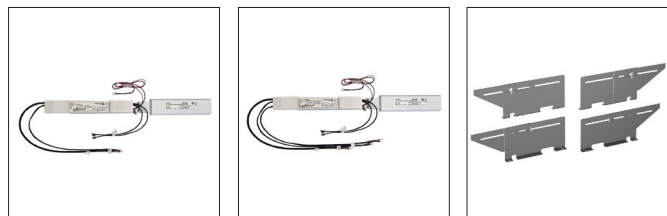

9146602

9146603

0047545