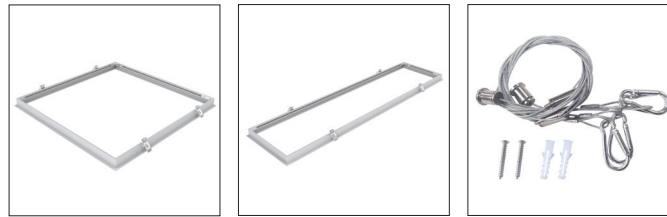

0062319

0047547

Accessories

Code	Description
0062317	Plasterboard Ceiling Frame 600x600
0062318	Plasterboard Ceiling Frame 625x625
0062319	Plasterboard Ceiling Frame 1200x300
0047547	START Panel Suspension Kit Single Fix
0044613	Surface Mounting Kit 600x600x70mm
0044615	Surface Mounting Kit 625x625x70mm
0044614	Surface Mounting Kit 1200x300x70mm
0044616	Surface Mounting Kit 1200x600x70mm
9146602	LifeSafe EM Pack MT 6-54V LIFEPO4 3H3W RC
9146603	LifeSafe EM Pack DAST 6-54V LIFEPO4 3H3W RC
9041512	SylSmart® B NLC DALI EL-T Converter SSA
0048138	Mounting Clips 4 pcs
0047545	Pull-up Ceiling Bracket*

*Compatible with 600x600 and 1200x300mm

0062317 / 0062318