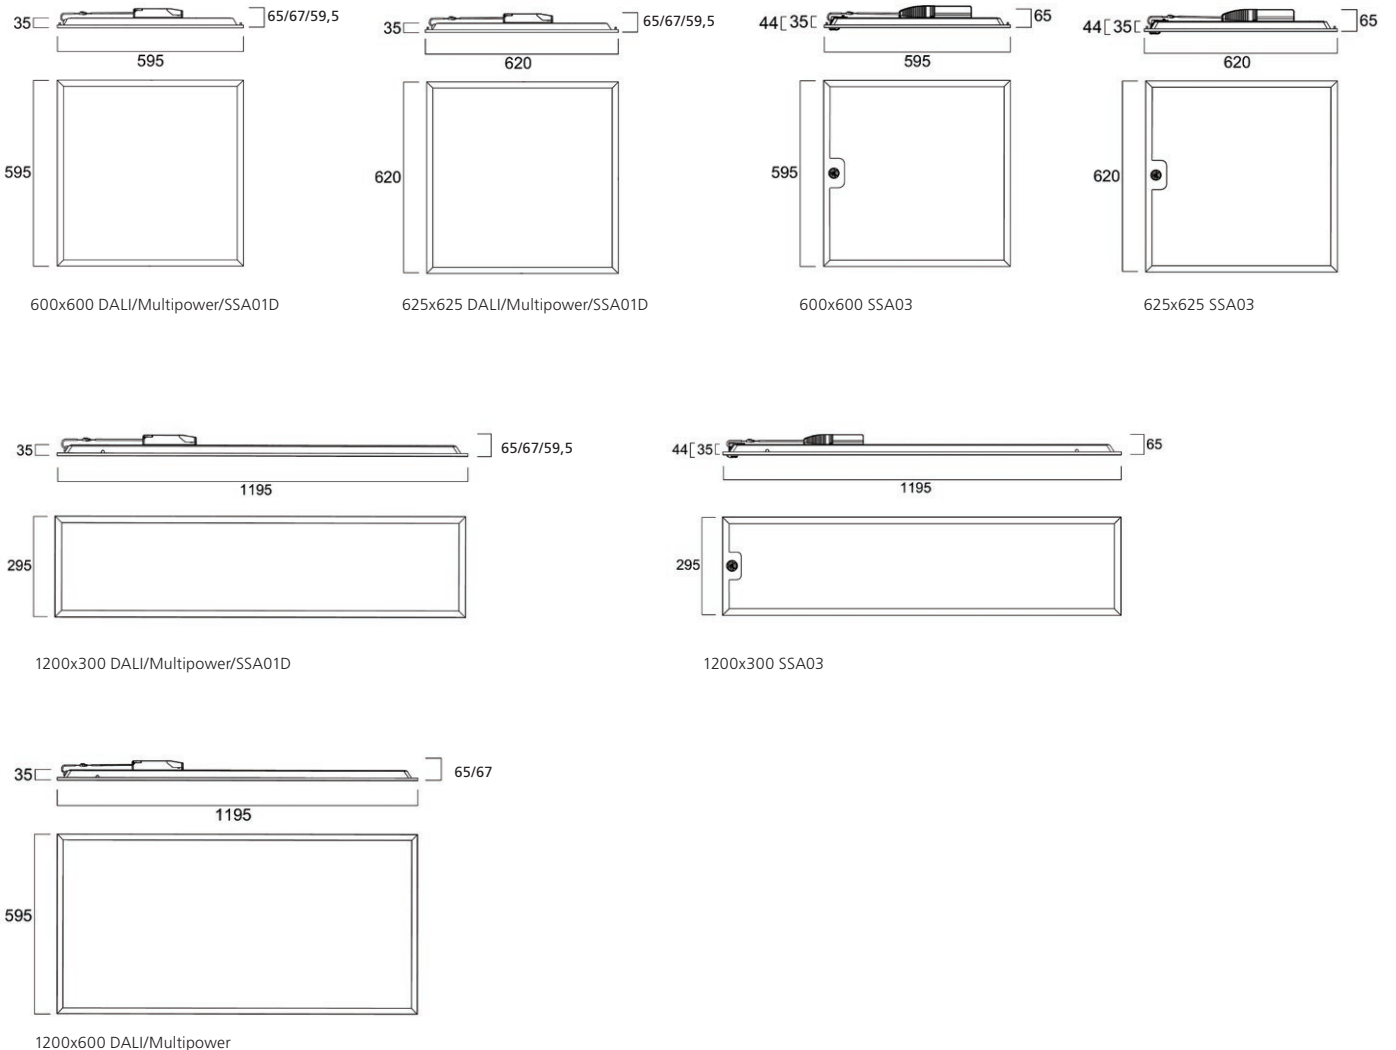

Dimensions (mm)