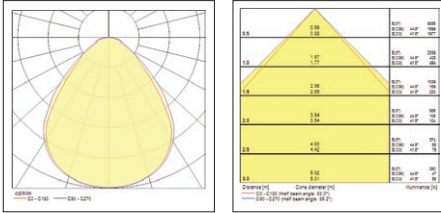

Photometric Data